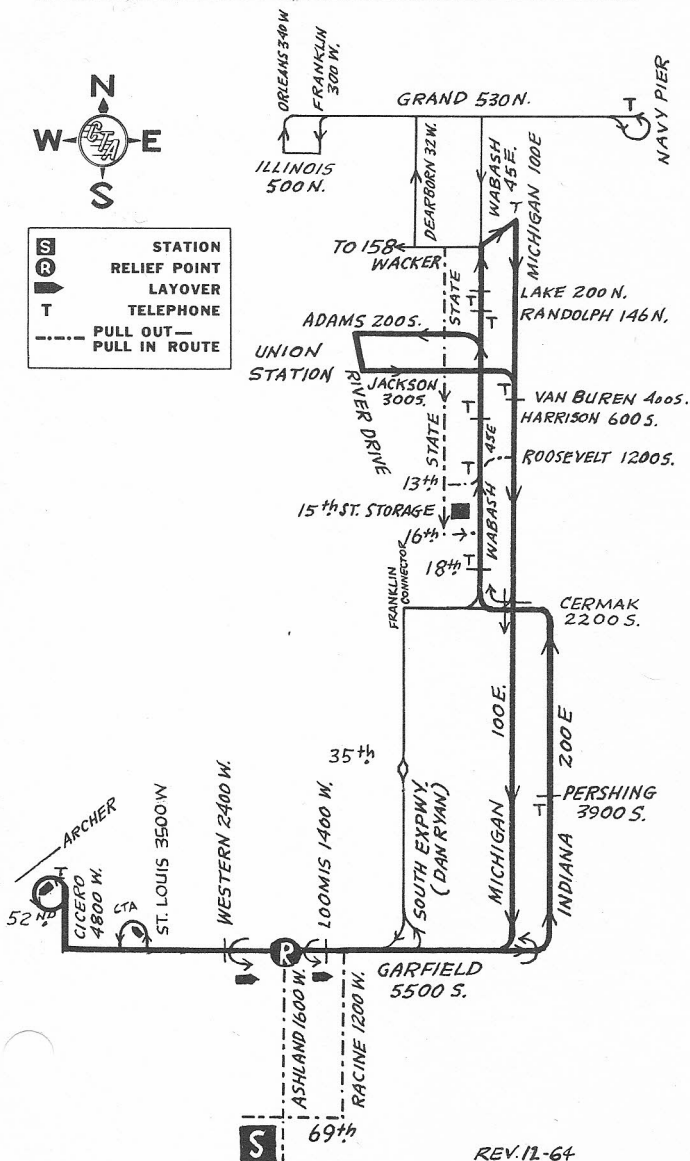

GARFIELD (LOCAL & EXPRESS)

6

69th STATION

GAS BUS

NOT DRAWN TO SCALE

| | |
|----------|---------------|
| S | STATION |
| R | RELIEF POINT |
| P | LAYOVER |
| T | TELEPHONE |
| --- | PULL OUT |
| --- | PULL IN ROUTE |

REV. 12-64