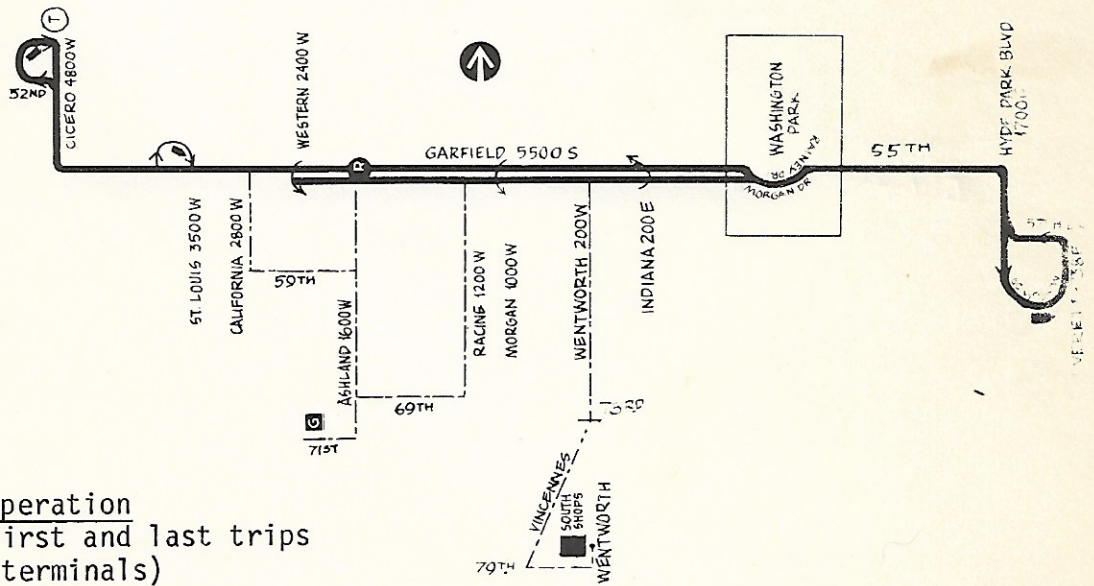

Route #55 Garfield

Garage(s)/Run Numbers

6621 - 700

Schedule Interlocks

#59 59th/61st  
# 9, 45 Ashland

Terminals/Destination Signs

Eastbound

Westbound

Dan Ryan station

Cicero  
Archer

Indiana

Ashland

57th/  
Museum

St. Louis

Western

Morgan  
(unscheduled)

Hours of Operation

(Time of first and last trips leaving terminals)

		Mon-Fri	Sat	Sun/Ho1
Cicero - 57th/Museum	EB	0524-0043	0541-0043	0910-0043
	WB	0438-0051	0458-2345	0815-2345
Morgan - 57th/Museum	EB	0351-0231	0351-0224	0439-0224
	WB	0408-0248	0407-0240	0500-0240