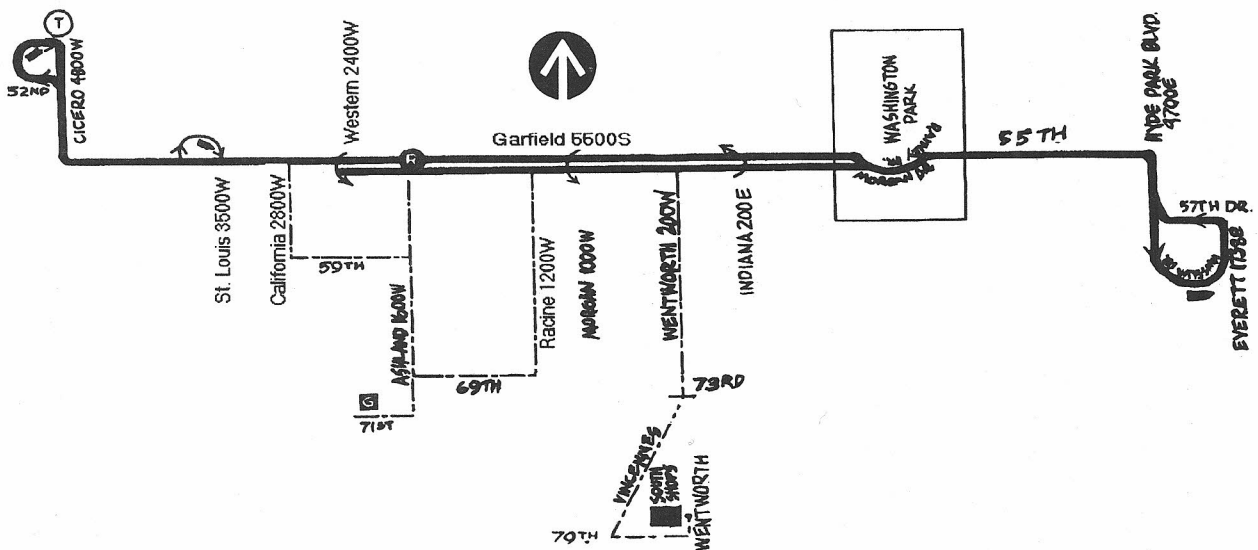

Route #55 GARFIELD

Garage(s)/Run Numbers

69th/6501-6540
PTO/6541-6560

Terminals/Destination Signs

<u>Eastbound</u>	<u>Westbound</u>
Dan Ryan station (unscheduled)	Cicero/ Archer
Indiana	St. Louis
57th/ Museum	Western
	Pulaski (unscheduled)

Ashland
(pull-in)

Schedule Interlocks

#54B
#59
#71

Hours of Operation

Service at all times Museum - St. Louis
Extended Service to Cicero/Archer day and evening hours

03/08/92