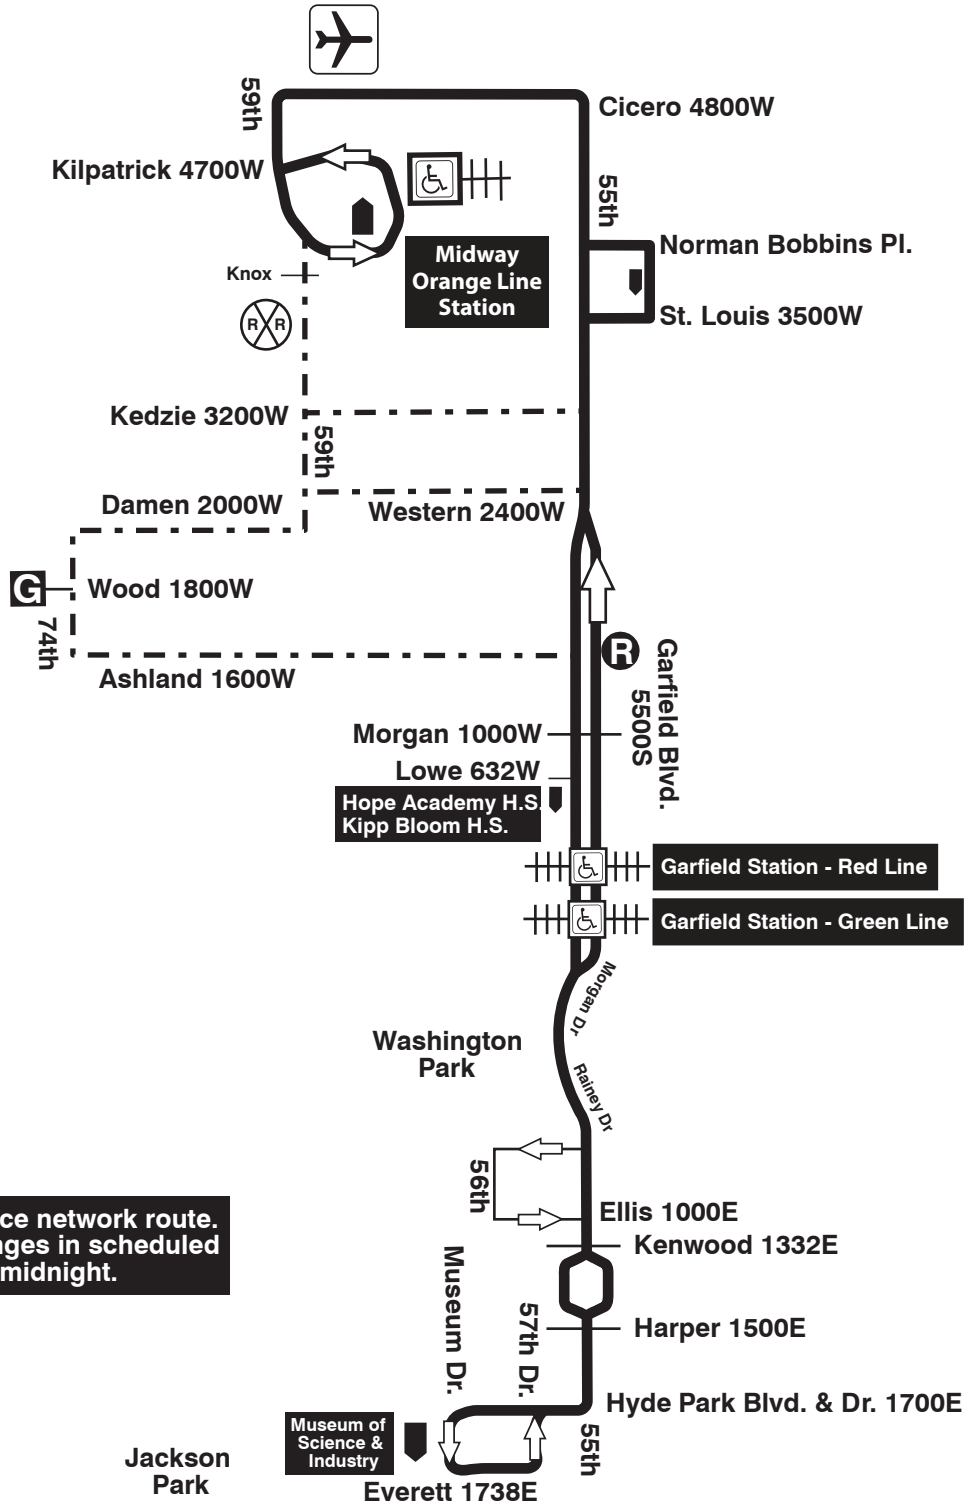

# 55, N55 Garfield

## 74th Garage

### Farebox Code 55

NOT DRAWN TO SCALE

This is a Night Owl service network route. Be alert to possible changes in scheduled operations after midnight.

 GARAGE	 PULL IN PULL OUT	 RELIEF POINT
 LAYOVER		
EFFECTIVE DATE	DATE REVISED	Service Planning
1/9/19	1/9/9	