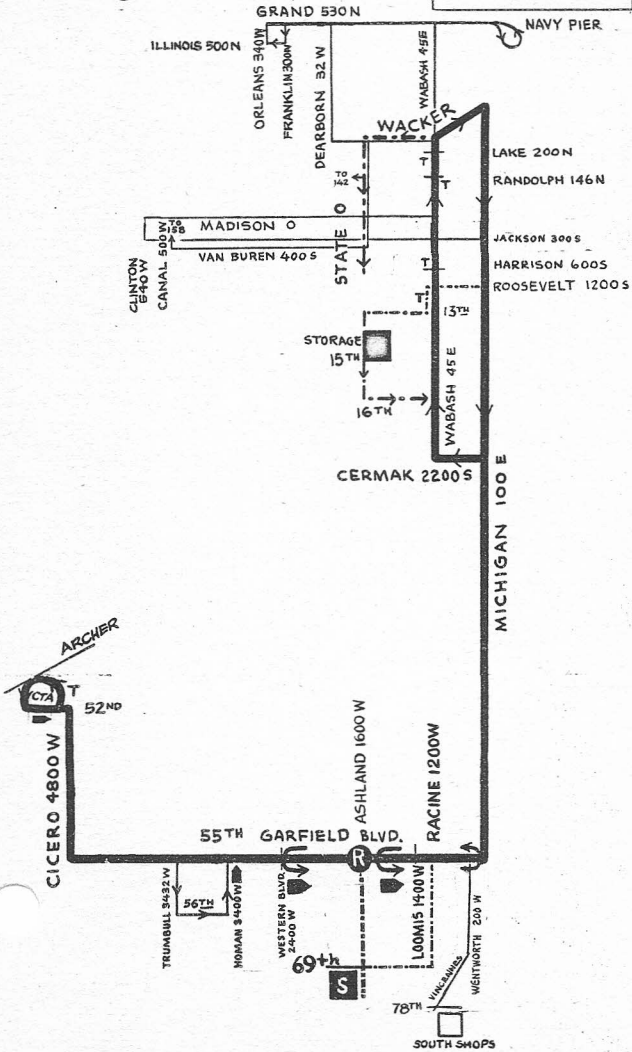

GARFIELD (LOCAL & LIMITED)

6

69th STATION

GAS BUS

NOT DRAWN TO SCALE

S	STATION
R	RELIEF POINT
T	LAYOVER
T	TELEPHONE
---	PULL OUT
---	PULL IN ROUTE

REV. 12-56