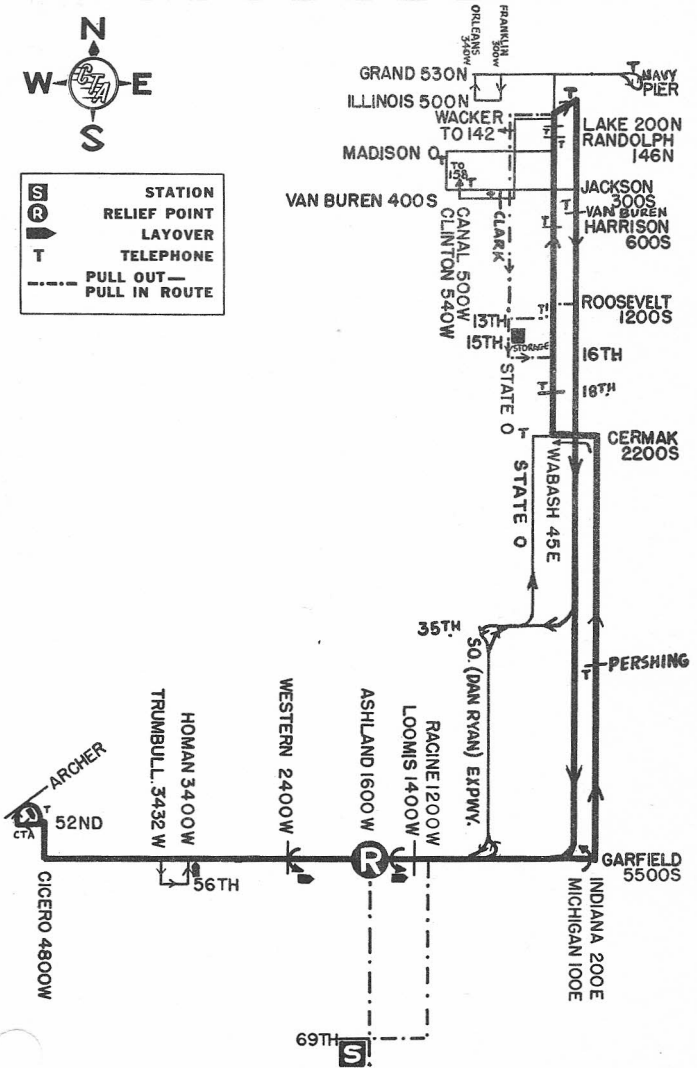

GARFIELD (LOCAL & LIMITED)

6

69th STATION

GAS BUS

NOT DRAWN TO SCALE

	STATION
	RELIEF POINT
	LAYOVER
	TELEPHONE
	PULL OUT
	PULL IN ROUTE

REV. 11-63