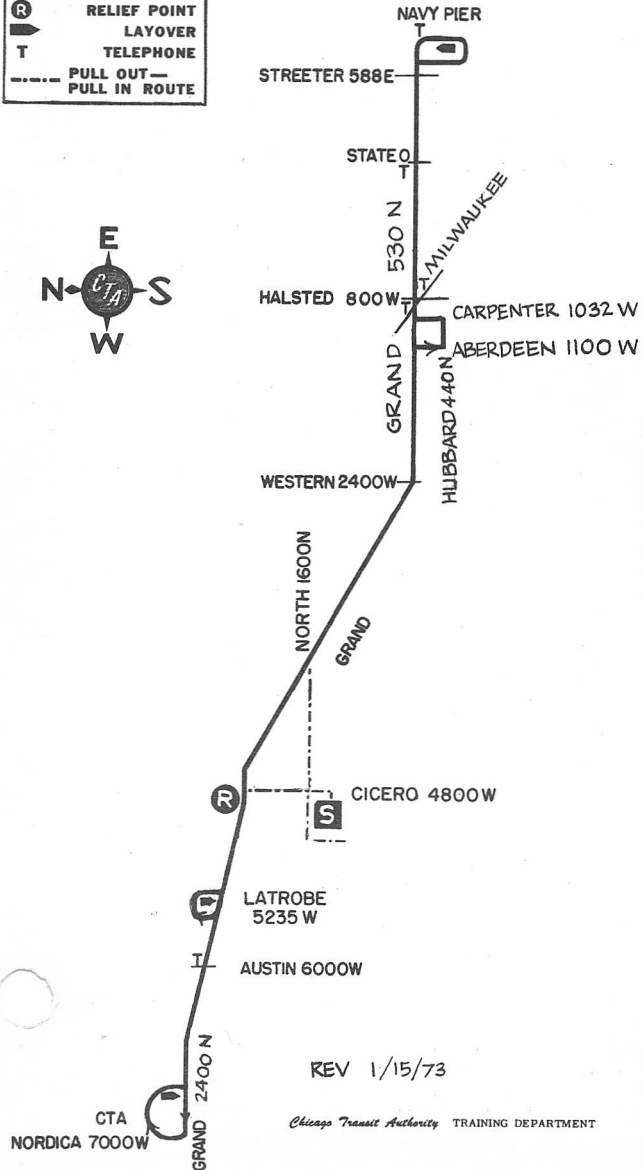

GRAND

65

NORTH AVE. STATION

MOTOR BUS

NOT DRAWN TO SCALE

S	STATION
R	RELIEF POINT
L	LAYOVER
T	TELEPHONE
---	PULL OUT
---	PULL IN ROUTE

REV 1/15/73