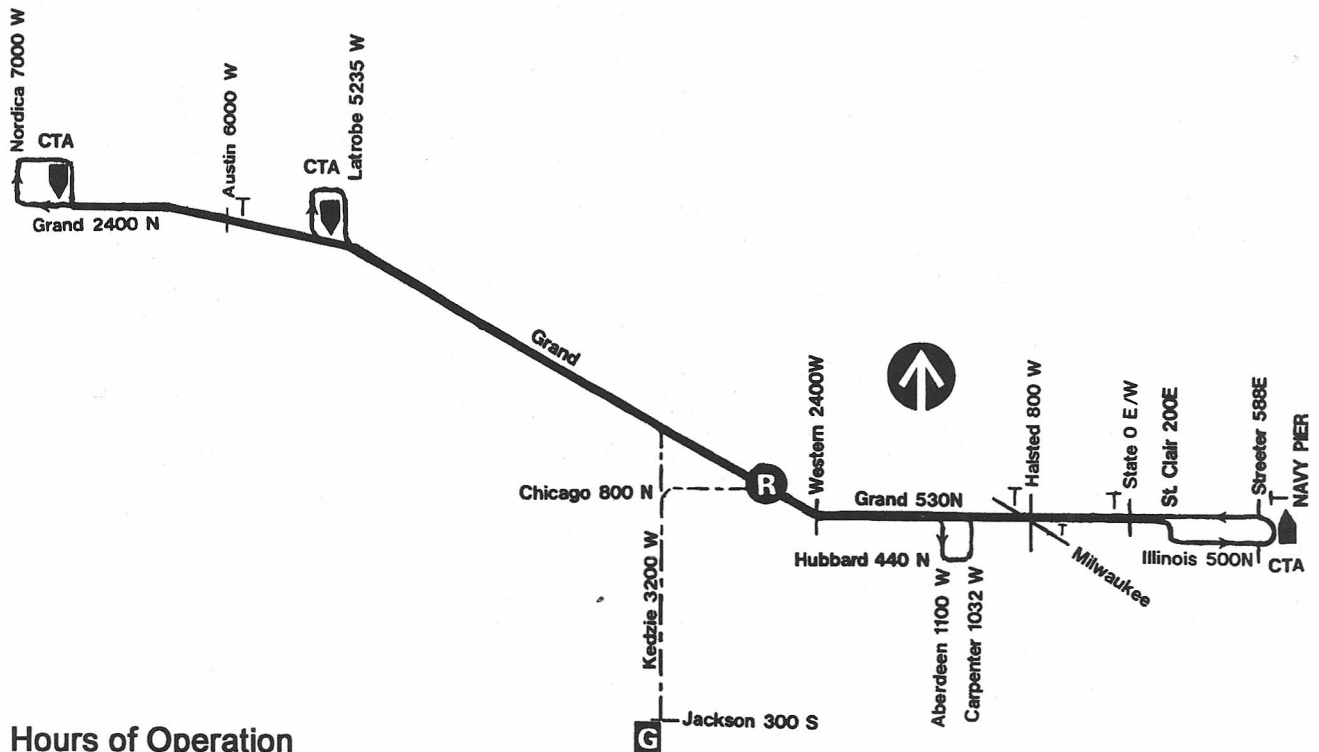

Route #65 GRAND

Garage(s)/Run Numbers

Kedzie/K301-K350
PTO/K351-K400

Terminals/Destination Signs

<u>Eastbound</u>	<u>Westbound</u>
Navy Pier	Nordica
State (unscheduled)	Laramie
Chicago (unscheduled)	Milwaukee. station
	Kedzie (pull-in)

Schedule Interlocks

#53
#73
#74
#77

Hours of Operation

Service day and evening hours

06/02/92