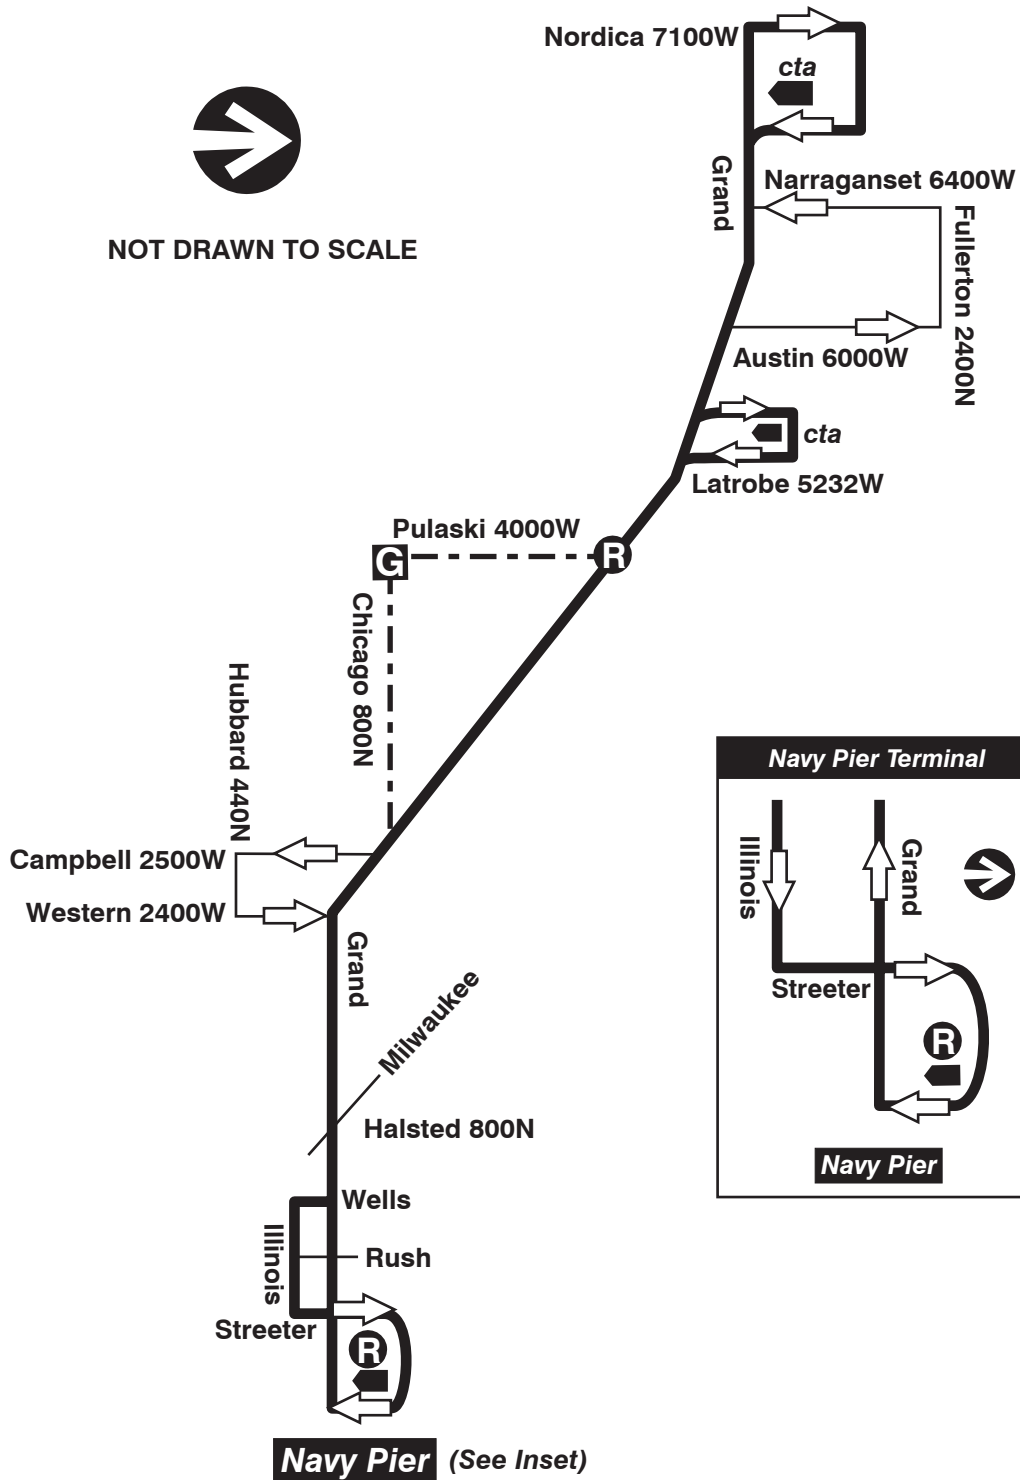

65 Grand

Chicago Avenue Garage

Farebox Code 65

NOT DRAWN TO SCALE

Navy Pier (See Inset)

 GARAGE	---	PULL IN PULL OUT	Timepoints can be ignored beyond this point in indicated direction only between 05:00 and 22:00
 RELIEF POINT			
 LAYOVER	_____	TURN BACK	
EFFECTIVE DATE	11/21/19	DATE REVISED	11/21/19
Signage and Wayfinding			