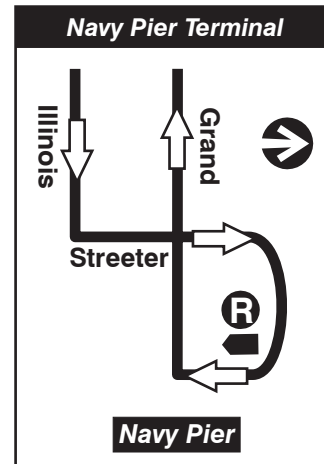

65 Grand

Chicago Avenue Garage

Farebox Code 65

NOT DRAWN TO SCALE

Navy Pier (See Inset)

 GARAGE	---	PULL IN PULL OUT	Timepoints can be ignored beyond this point in indicated direction only between 05:00 and 22:00
 RELIEF POINT			
 LAYOVER	_____	TURN BACK	
EFFECTIVE DATE	11/21/19	DATE REVISED	11/21/19
Signage and Wayfinding			