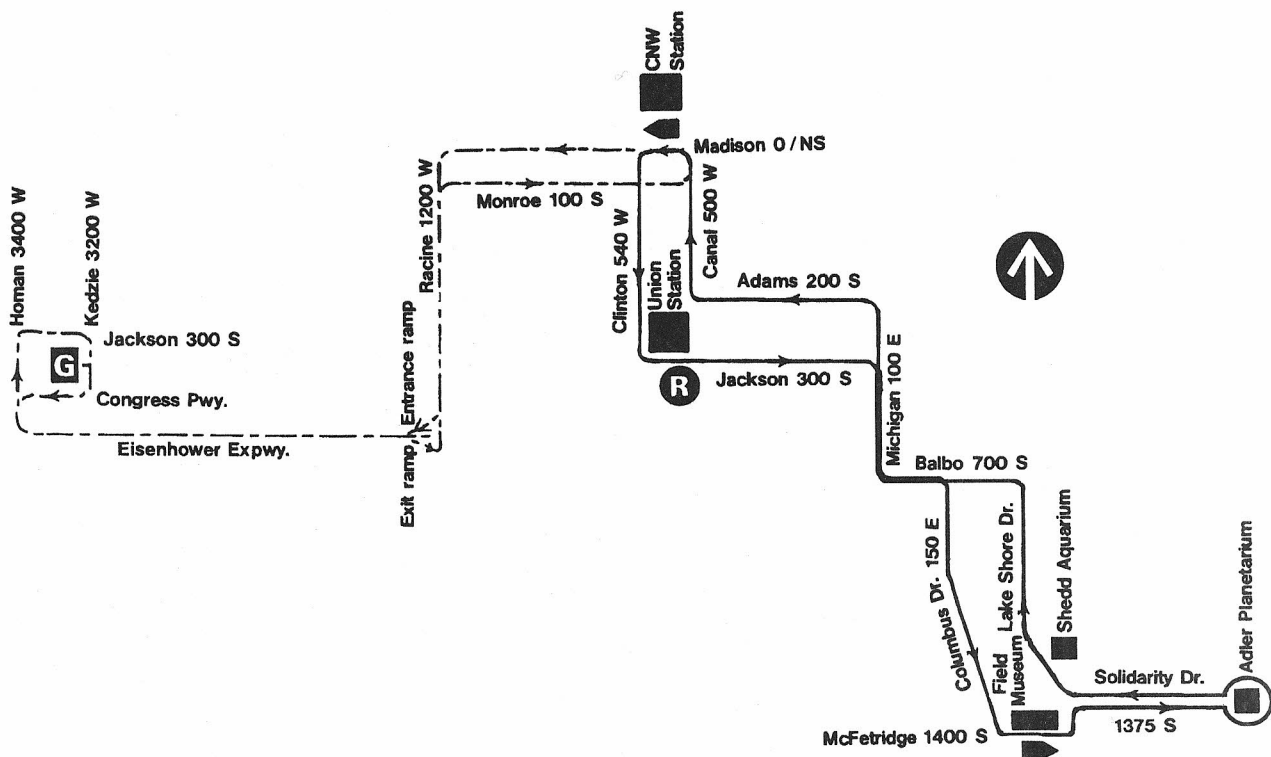

Route #130 GRANT PARK TREASURES

Garage(s)/Run Numbers

Kedzie/K101-K150
PTO/K151-K170

Terminals/Destination Signs

| <u>Eastbound</u> | <u>Westbound</u> |
|------------------|-----------------------|
| Park Treasures | North Western Station |
| Museums | Union Station |

Schedule Interlocks

None

Hours of Operation

Late AM to early PM hours (late evening service for summertime special events)

NOTE: Operates weekends year round. Operates daily from Memorial Day through Labor Day, and daily during the last two weeks of December. Also operates on day after Thanksgiving on a weekday schedule.