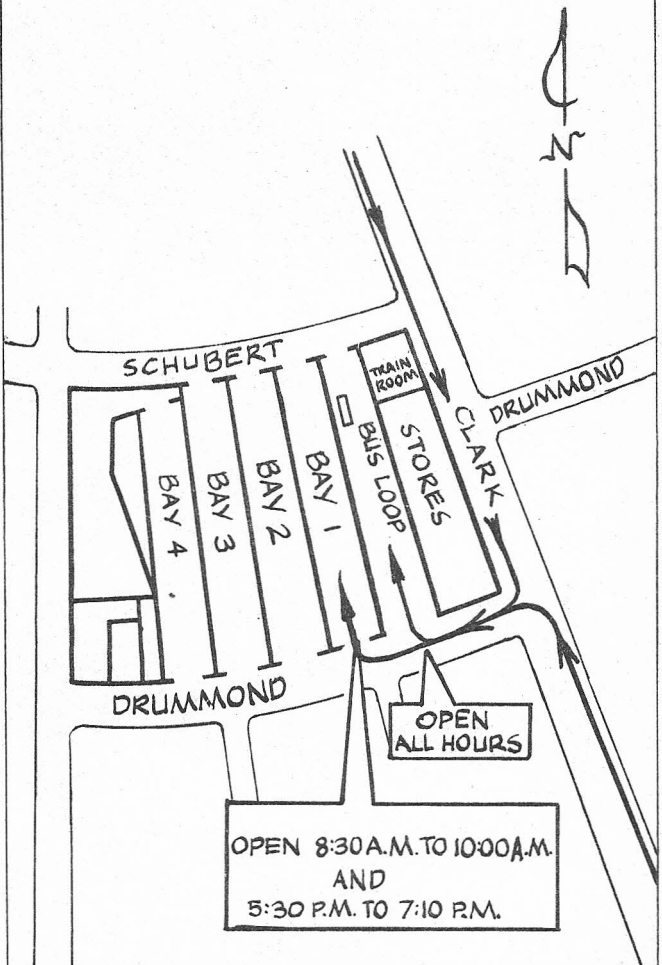

# LIMITS STATION

ALL BUSES PULL IN VIA CLARK TO DRUMMOND

CTA  
TRAINING/DEVELOPMENT programs

11-69