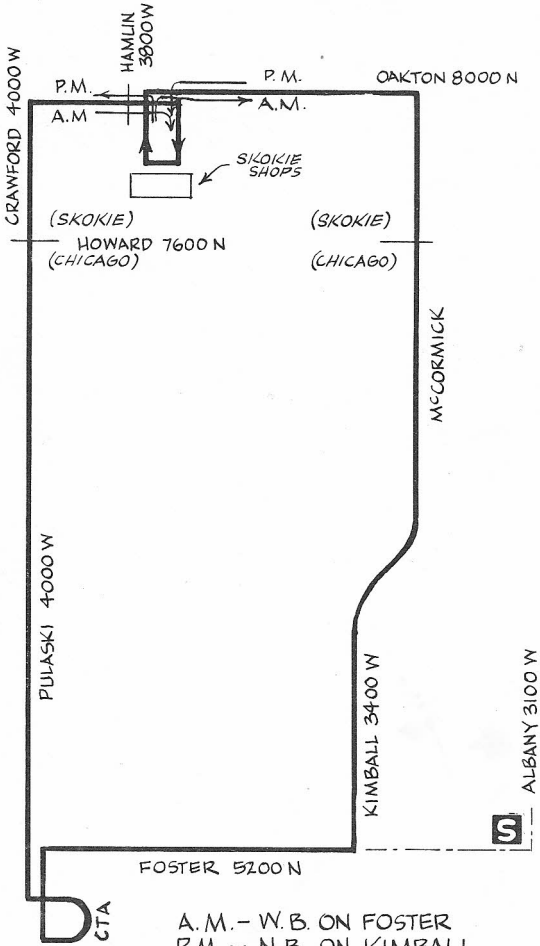

SKOKIE SHOPS SHUTTLE

NORTH PARK STATION

NOT DRAWN TO SCALE

A.M. - W.B. ON FOSTER
P.M. - N.B. ON KIMBALL
(USE CHARTER SIGN ONLY)

T&PS 1-31-74