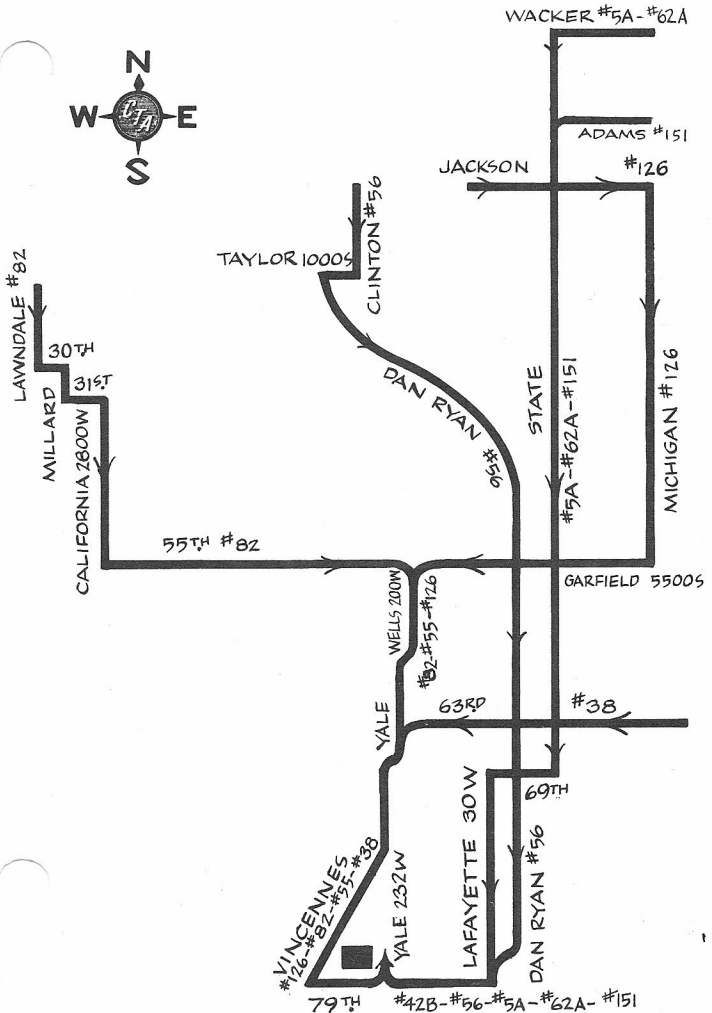

# DELIVERY ROUTE TO SOUTH SHOPS

- #5A JEFFERY (52ND)
- #38 INDIANA (52ND)
- #42B SOUTH HALSTED (BEVERLY)
- #55 GARFIELD-55TH (69TH)
- #56 MILWAUKEE (FOREST GLEN)
- #62A ARCHER EXPRESS (ARCHER)
- #76 DIVERSEY (NORTH AVE) (FROM 151)
- #82 KIMBALL HOMAN (KEDZIE)
- #126 JACKSON (KEDZIE)

ALL BUSES PULL IN ON YALE FROM 79TH ST.

T & PS REV. 2/74