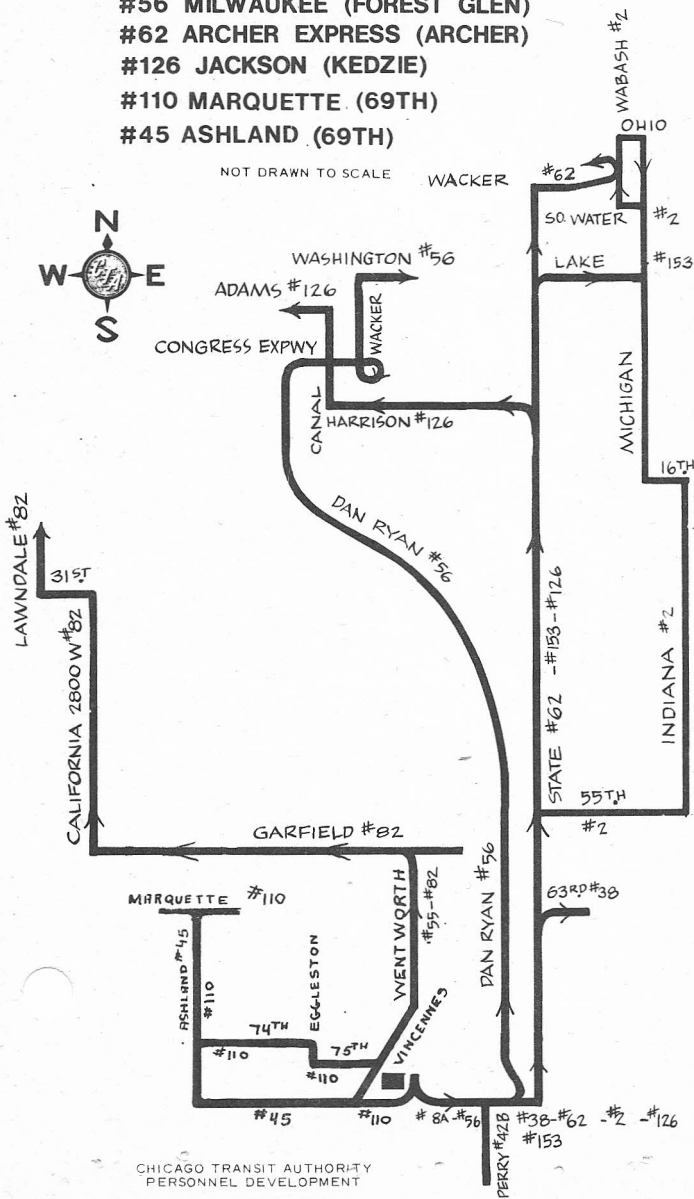

PICKUP ROUTE FROM SOUTH SHOPS

- #76 DIVERSEY (NORTH AVE) (TO #153)
- #2 HYDE PARK EXPRESS (52ND) WACKER
- #38 INDIANA (52ND)
- #8A SOUTH HALSTED (BEVERLY)
- #82 KIMBALL-HOMAN (KEDZIE)
- #55 GARFIELD (69TH)
- #56 MILWAUKEE (FOREST GLEN)
- #62 ARCHER EXPRESS (ARCHER)
- #126 JACKSON (KEDZIE)
- #110 MARQUETTE (69TH)
- #45 ASHLAND (69TH)

NOT DRAWN TO SCALE

CHICAGO TRANSIT AUTHORITY
PERSONNEL DEVELOPMENT

REV. 3-9-76