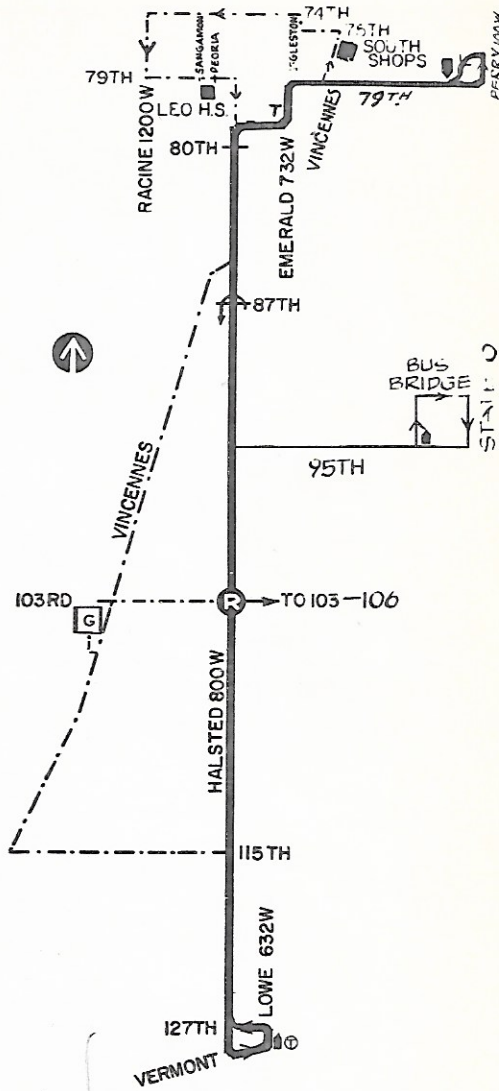

Route #8A South Halsted

Garage(s)/Run Numbers

Beverly/B261-B300

Terminals/Destination Signs

<u>Northbound</u>	<u>Southbound</u>
-------------------	-------------------

79/Ryan station	115th
95/Ryan station	103rd
	127th

Schedule Interlocks

None

Hours of Operation

(Time of first and last trips leaving terminals)

127th/Lowe - 79th Station

NB 0519-0100 Mon-Fri
SB 0556-0130

NB 0519-0101 Sat
SB 0555-0131

NB 0655-0100 Sun
SB 0623-0131

127th/Lowe - 95th Station (Mon-Fri only)

NB 0610-0810 and 1512-1807
SB 0639-0727 and 1508-1833

Both branches operate non-stop Halsted to Dan Ryan

No public timetable available