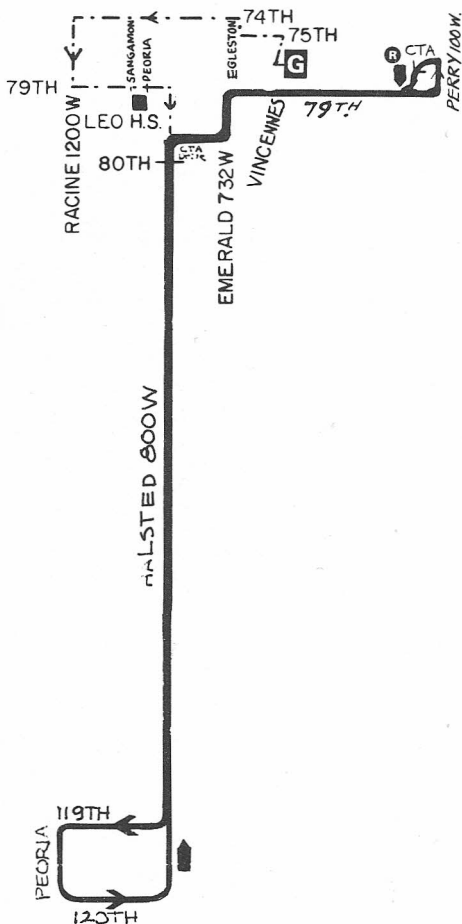

SOUTH HALSTED (ENTER ROUTE 810 IN FAREBOX)

8A

77th GARAGE

NOT DRAWN TO SCALE

GARAGE

RELIEF POINT

LAYOVER

PULL IN —
PULL OUT

TELEPHONE

REPORT
TELEPHONE

DATE
REVISED 6-26-88

OPERATIONS PLANNING DEPARTMENT
STREET TRAFFIC GRAPHICS