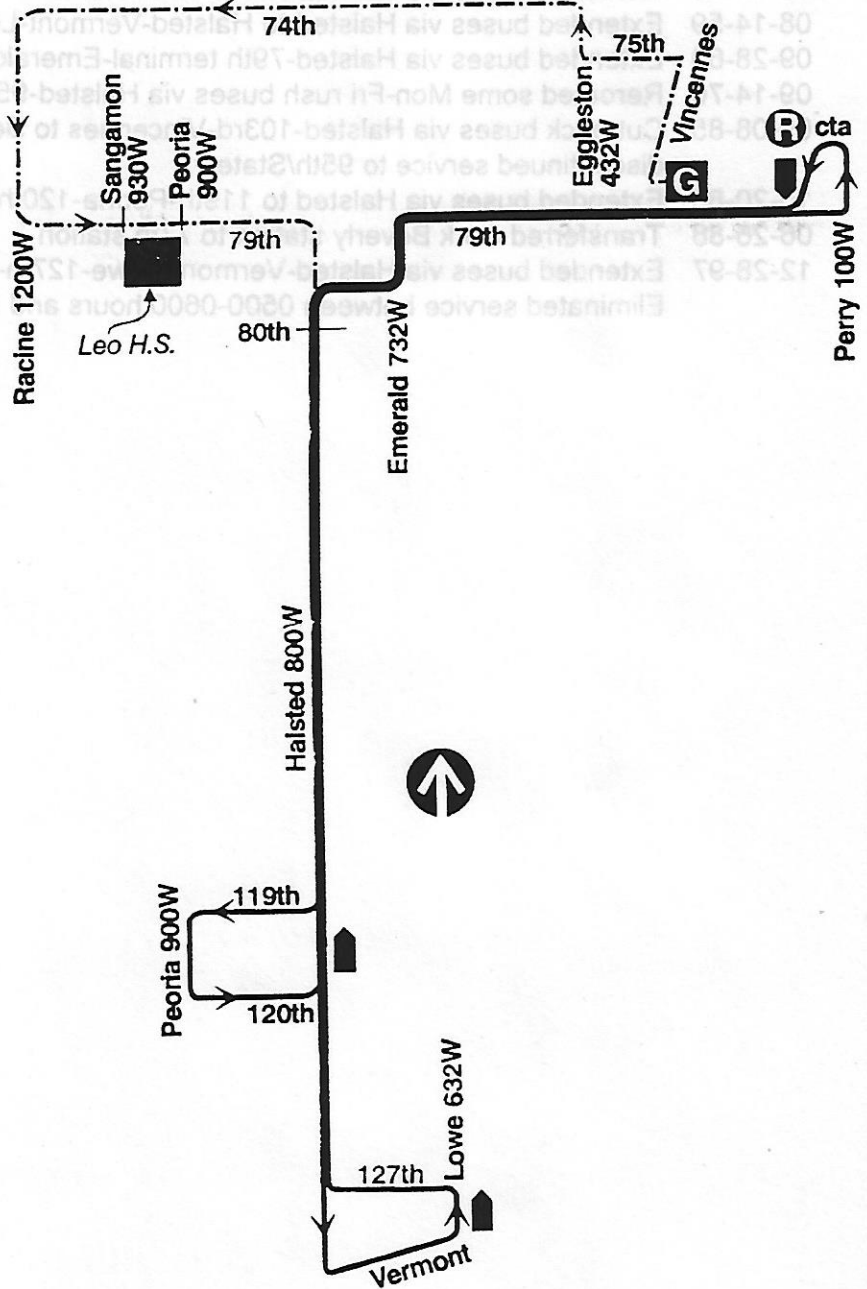

Route #8A SOUTH HALSTED

Garage(s)/Run Numbers

77th/7261-7280  
 Block/7281-7290  
 PTO/7291-7300  
 Farebox Entry Code = 810

Terminals/Destination Signs

<u>Northbound</u>	<u>Southbound</u>
79/Ryan station	119th
99th	127th

Schedule Interlocks

None

Hours of Operation

Terminals	Dir	Monday-Friday	Saturday	Sunday/holiday
Halsted/119th to 79th/Ryan sta	NB	0600--2030	See Below	See Below
79th/Ryan sta to Halsted/119th	SB	0530--1935		
Halsted/127th to 79th/Ryan sta	NB	0905--1402	0605--2030	0605--2030
79th/Ryan sta to Halsted/127th	SB	0820--1325	0530--1955	0530--1950

# SOUTH HALSTED - route history

- 10-17-38 Began CHICAGO SURFACE LINES bus service from "U" east of Vincennes via 87th-Halsted to 122nd-Emerald-123rd-Halsted loop
- 11-02-45 Extended buses via Halsted to 126th-Emerald-127th-Halsted loop
- 10-01-47 Route passes to CHICAGO TRANSIT AUTHORITY
- 12-04-49 Extended buses via Halsted to Halsted-79th-Emerald-80th loop; transferred work from 77th station to Beverly station
- 07-26-54 Rerouted buses via Halsted to Halsted-79th terminal-Emerald-80th loop
- 09-17-56 Rerouted buses via Halsted to 79th terminal
- 08-14-59 Extended buses via Halsted to Halsted-Vermont-Lowe-127th loop
- 09-28-69 Extended buses via Halsted-79th terminal-Emerald-79th to Perry terminal
- 09-14-70 Rerouted some Mon-Fri rush buses via Halsted-95th to State terminal
- 09-08-85 Cut back buses via Halsted-103rd-Vincennes to Beverly station yard-Loomis-104th loop; discontinued service to 95th/State
- 10-20-85 Extended buses via Halsted to 119th-Peoria-120th-Halsted loop
- 06-26-88 Transferred work Beverly station to 77th station
- 12-28-97 Extended buses via Halsted-Vermont-Lowe-127th-Halsted between 0900 and 1400 hours; Eliminated service between 0500-0600 hours and 2000-0130 hours