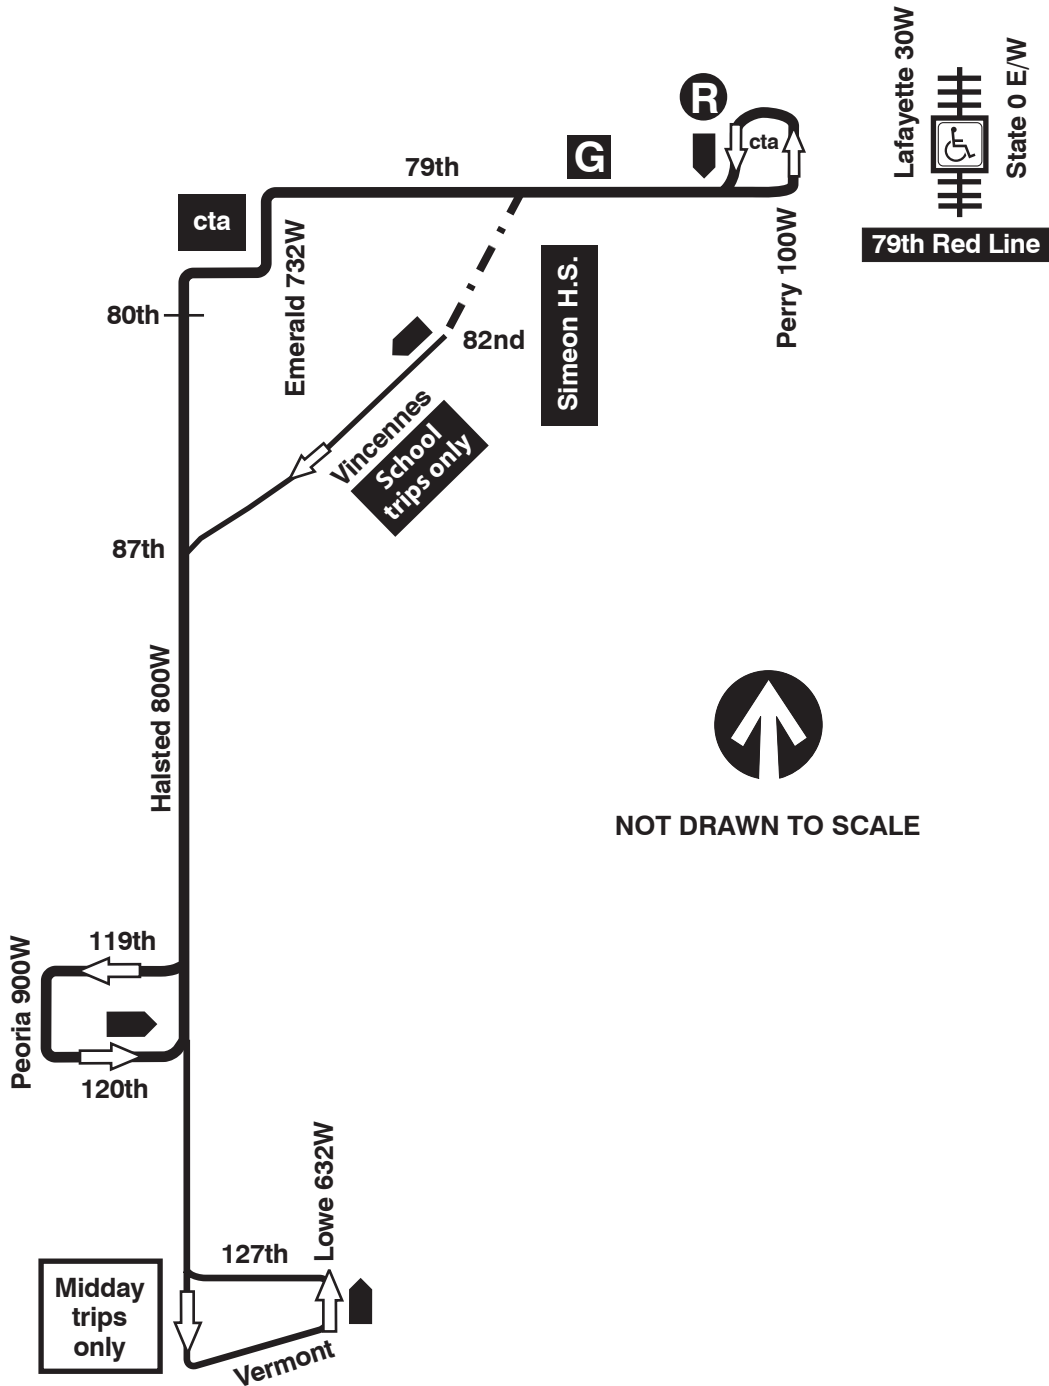

8A South Halsted

77th Garage

Farebox Code 810

 GARAGE	 PULL IN PULL OUT	 RELIEF POINT
 LAYOVER		
EFFECTIVE DATE 12/28/97	DATE REVISED 02/19/18	Service Planning