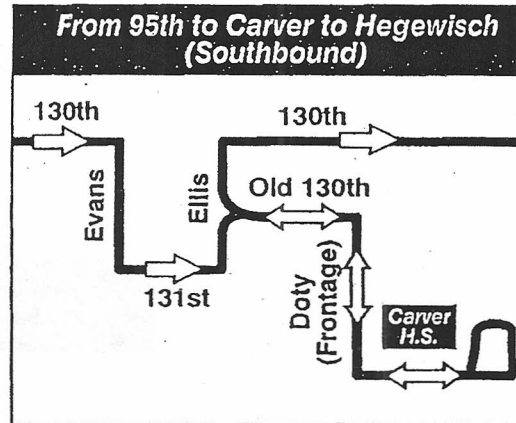

108 Halsted/95th

77th/103rd Garage

Farebox Code 108

See Insets

 GARAGE	 PULL IN PULL OUT	 RELIEF POINT
 LAYOVER		
EFFECTIVE DATE 2/7/10	DATE REVISED 2/7/10	SIGNAGE AND WAYFINDING