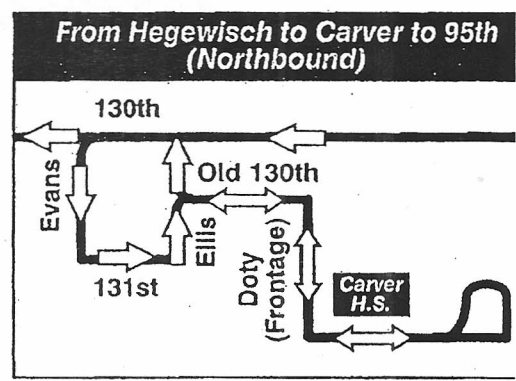

108 Halsted/95th

77th/103rd Garage

Farebox Code 108

See Insets

 GARAGE	 PULL IN PULL OUT	 RELIEF POINT
 LAYOVER		
EFFECTIVE DATE 2/7/10	DATE REVISED 2/7/10	SIGNAGE AND WAYFINDING