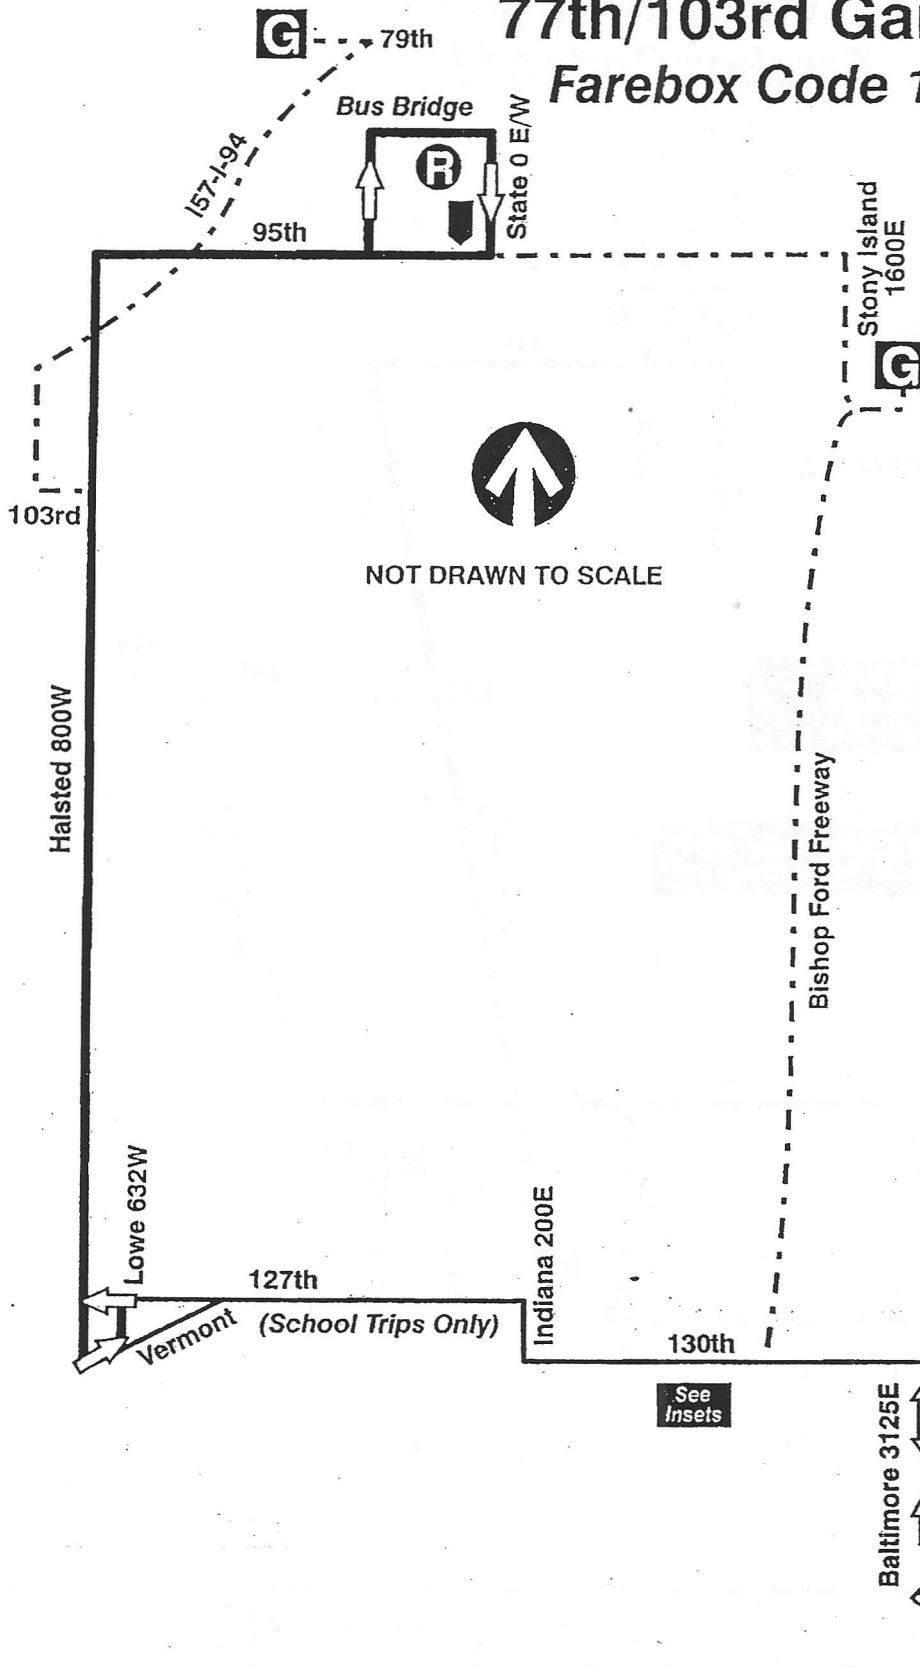

108 Halsted/95th

77th/103rd Garage

Farebox Code 108

See Insets

 GARAGE	 PULL IN PULL OUT	 RELIEF POINT
 LAYOVER		
EFFECTIVE DATE 2/7/10	DATE REVISED 2/7/10	SIGNAGE AND WAYFINDING