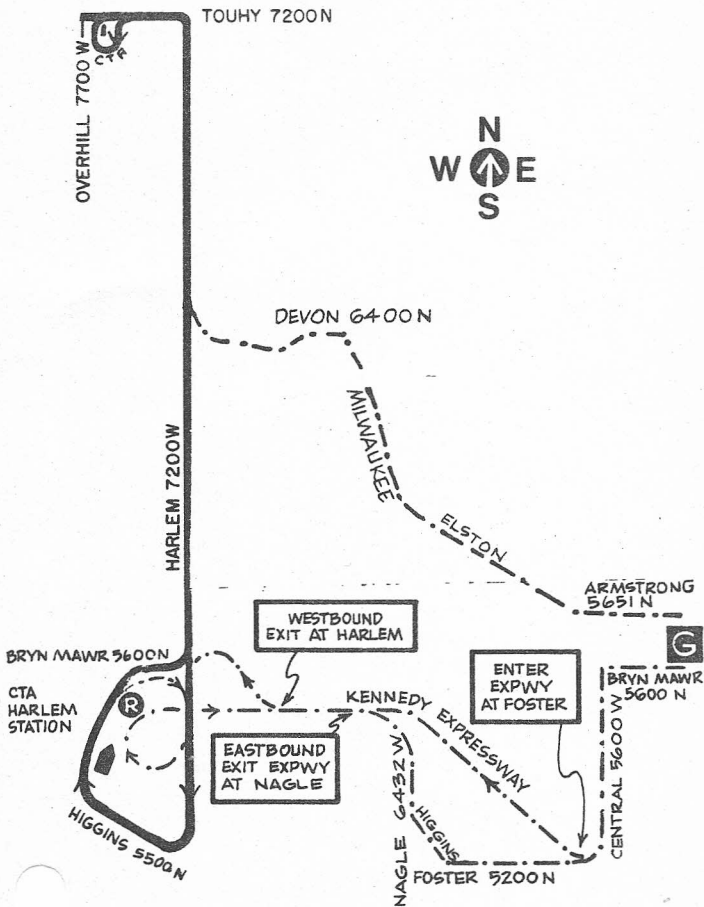

NORTH HARLEM

90N

FOREST GLEN GARAGE

NOT DRAWN TO SCALE

G GARAGE	---	PULL IN - PULL OUT	02 / 13 / 83
R RELIEF POINT	T	TELEPHONE REPORT TELEPHONE	
L LAYOVER	(T)		cta