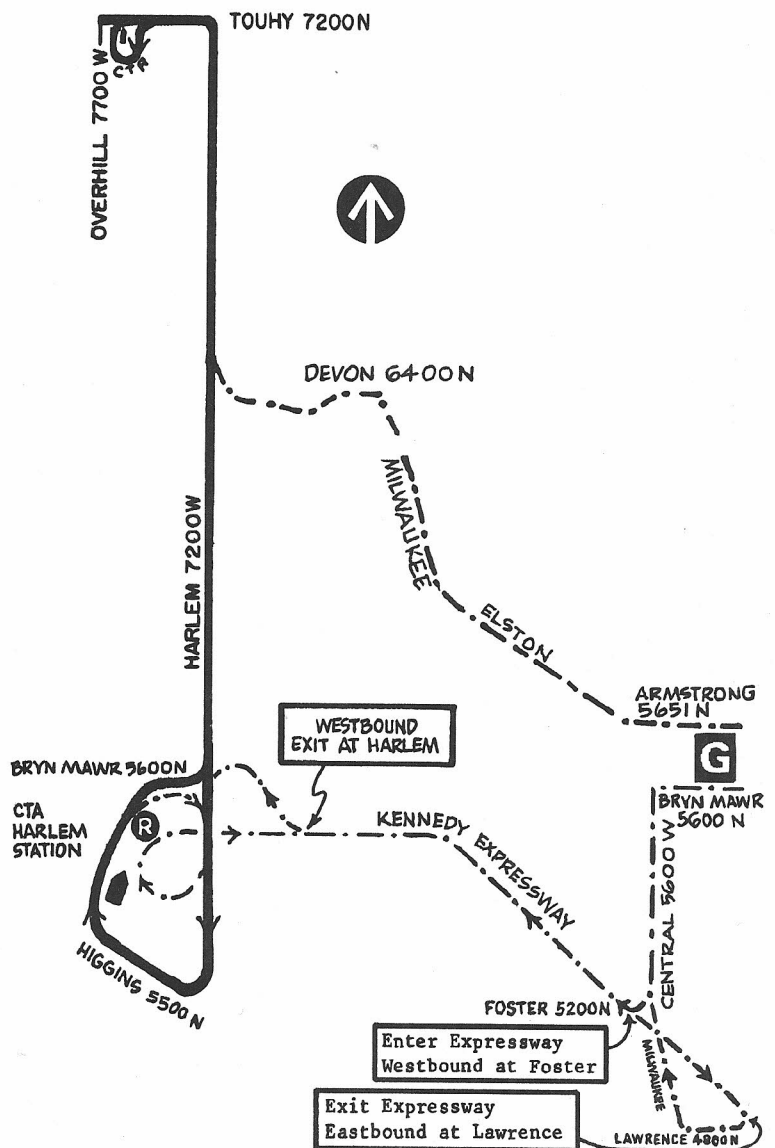

Route #90N NORTH HARLEM

Garage(s)/Run Numbers

Forest Glen/F261-F290
 PTO/F291-F300
 Farebox Entry Code = 901

Terminals/Destination Signs

<u>Northbound</u>	<u>Southbound</u>
Touhy/ Overhill	Kennedy station

Schedule Interlocks

#90

Hours of Operation

Service Mon-Sat day and evening hours
 On Saturdays every 30 minutes in early morning and late evening
 Additional Mon-Sat service on Harlem provide by PACE #228