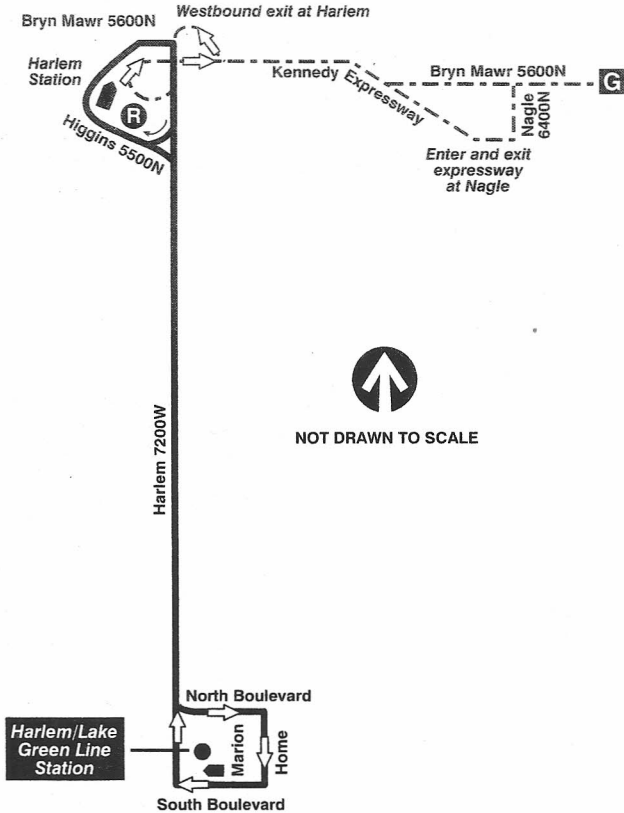

# 90 Harlem

### Farebox Code 90

 GARAGE	 PULL IN	 RELIEF POINT
 LAYOVER	 PULL OUT	
EFFECTIVE DATE 6/17/07	DATE REVISED 4/25/07	PLANNING & DEVELOPMENT DATA SERVICES