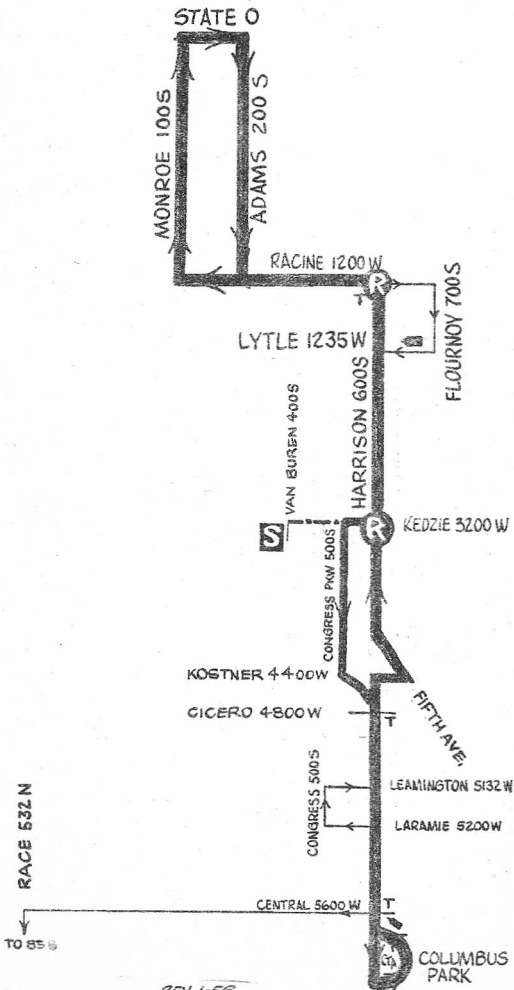

HARRISON-ADAMS

7A

KEDZIE STATION

GAS BUS

NOT DRAWN TO SCALE

| | |
|--|---------------|
| | STATION |
| | RELIEF POINT |
| | LAYOVER |
| | TELEPHONE |
| | PULL OUT |
| | PULL IN ROUTE |

REV. 1-56