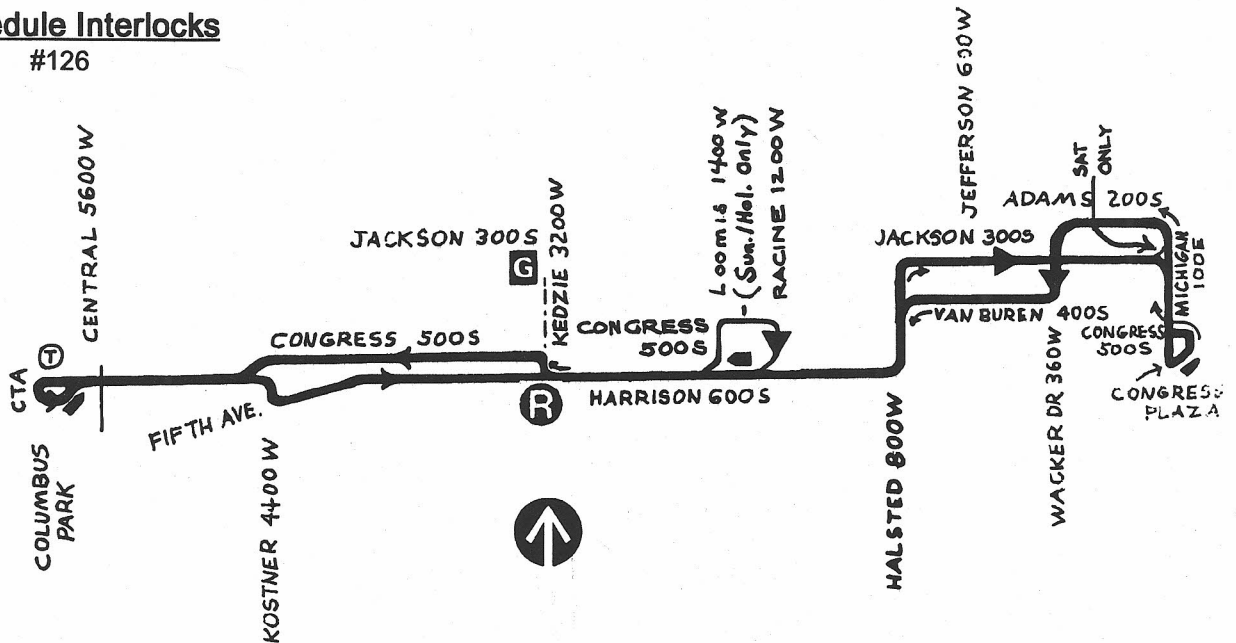

Route #7 HARRISON

Garage(s)/Run Numbers

Kedzie/K171-K190
PTO/K191-K200

Terminals/Destination Signs

<u>Eastbound</u>	<u>Westbound</u>
Adams/ Michigan	Central
Michigan/ Congress	
Congress/ Racine	Kedzie (pull-in)
Halsted	

Schedule Interlocks

#126

Hours of Operation

Central-Michigan - Mon-Sat day and early evening hours
Central-Racine only - Sun/hol day and early evening hours

Saturday: operates every 30 minutes, but does not operate south of Jackson on Michigan

Sunday: operates every 30 minutes, but ONLY between Central and Racine

Night/Weekend service to the West Side Medical Center provided by 126 Jackson via Damen, Harrison and Ashland