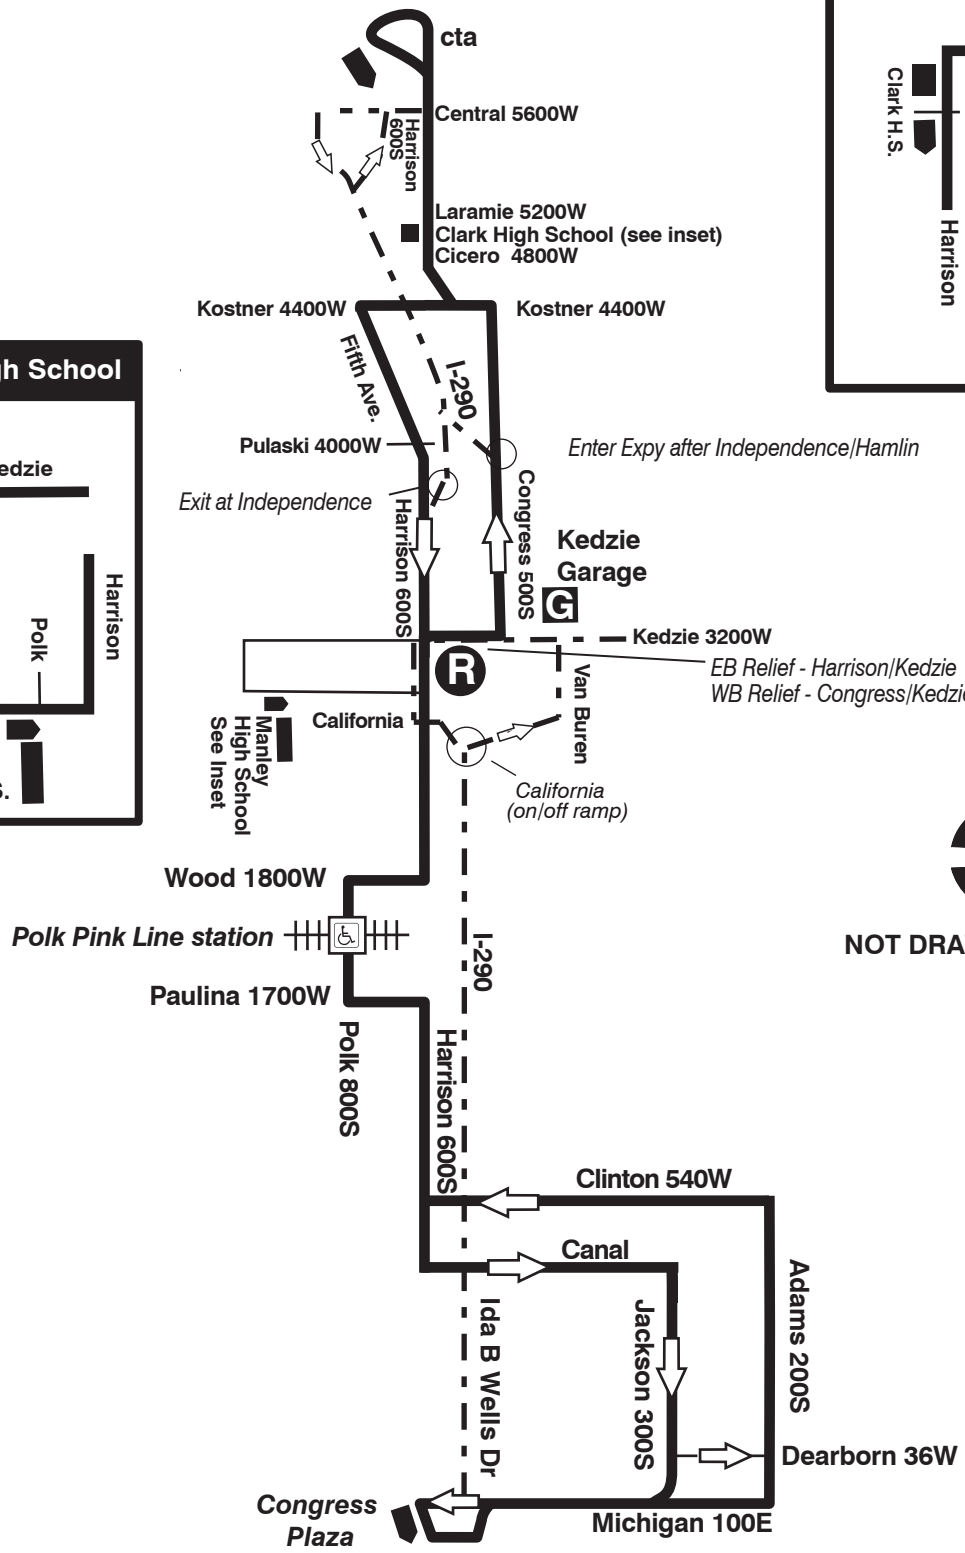

# 7 Harrison

## Kedzie Garage

### Farebox Code 7

NOT DRAWN TO SCALE

 GARAGE	 PULL IN PULL OUT	 RELIEF POINT
 LAYOVER	 TURN BACK	 cta TURNAROUND
EFFECTIVE DATE 11/08/2020	DATE REVISED 11/06/2020	SERVICE PLANNING