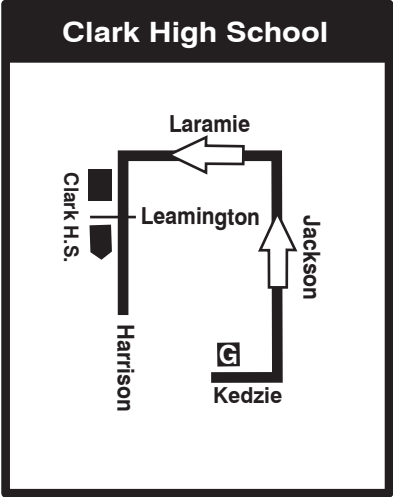

# 7 Harrison

## Kedzie Garage

### Farebox Code 7

NOT DRAWN TO SCALE

 GARAGE	 PULL IN PULL OUT	 RELIEF POINT
 LAYOVER	 TURN BACK	 cta TURNAROUND
EFFECTIVE DATE 11/08/2020	DATE REVISED 11/06/2020	SERVICE PLANNING