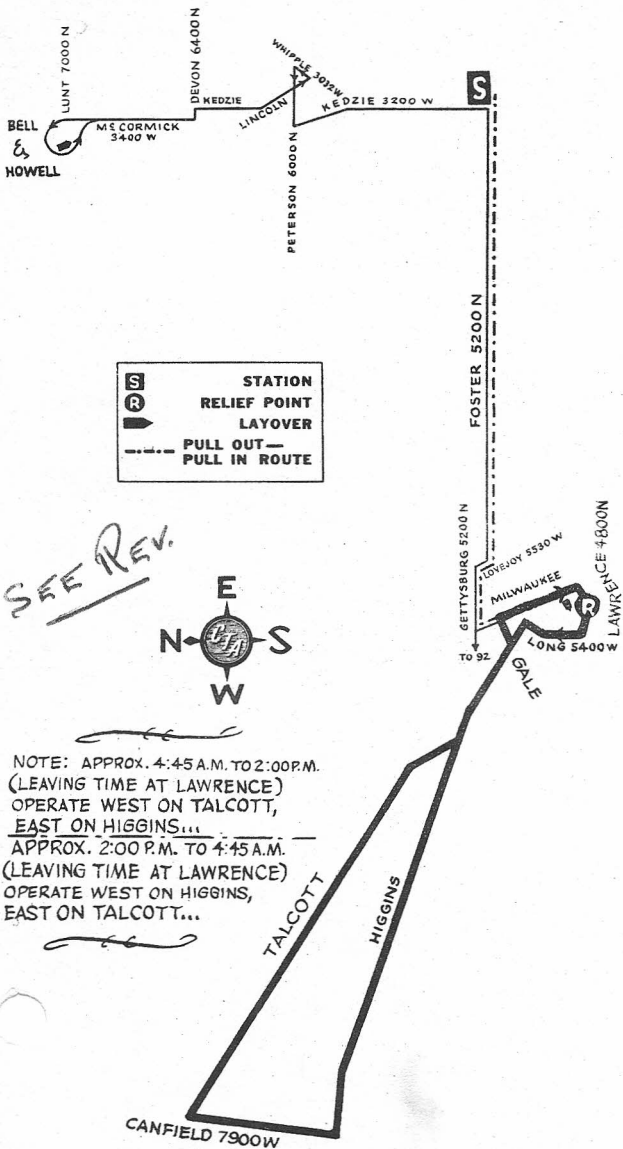

HIGGINS

88

NORTH PARK STATION

GAS BUS

NOT DRAWN TO SCALE

SEE REV.

NOTE: APPROX. 4:45 A.M. TO 2:00 P.M.
 (LEAVING TIME AT LAWRENCE)
 OPERATE WEST ON TALCOTT,
EAST ON HIGGINS...
 APPROX. 2:00 P.M. TO 4:45 A.M.
 (LEAVING TIME AT LAWRENCE)
 OPERATE WEST ON HIGGINS,
 EAST ON TALCOTT...

REV. 2-55