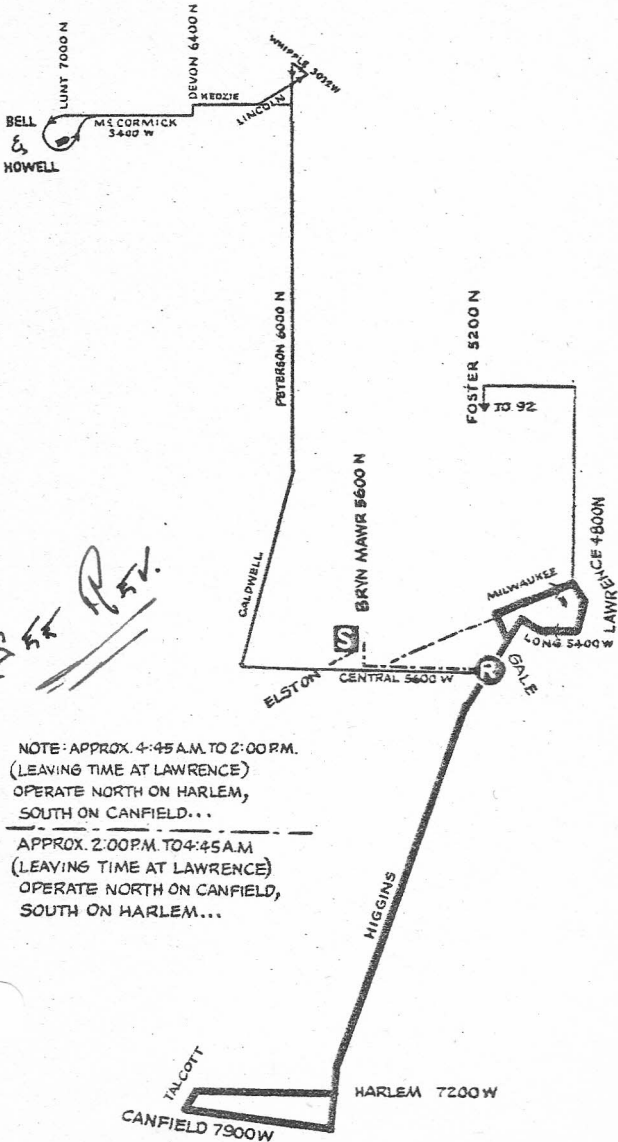

NOT DRAWN TO SCALE

NOTE: APPROX. 4:45 A.M. TO 2:00 P.M.
(LEAVING TIME AT LAWRENCE)
OPERATE NORTH ON HARLEM,
SOUTH ON CANFIELD...

APPROX. 2:00 P.M. TO 4:45 A.M.
(LEAVING TIME AT LAWRENCE)
OPERATE NORTH ON CANFIELD,
SOUTH ON HARLEM...