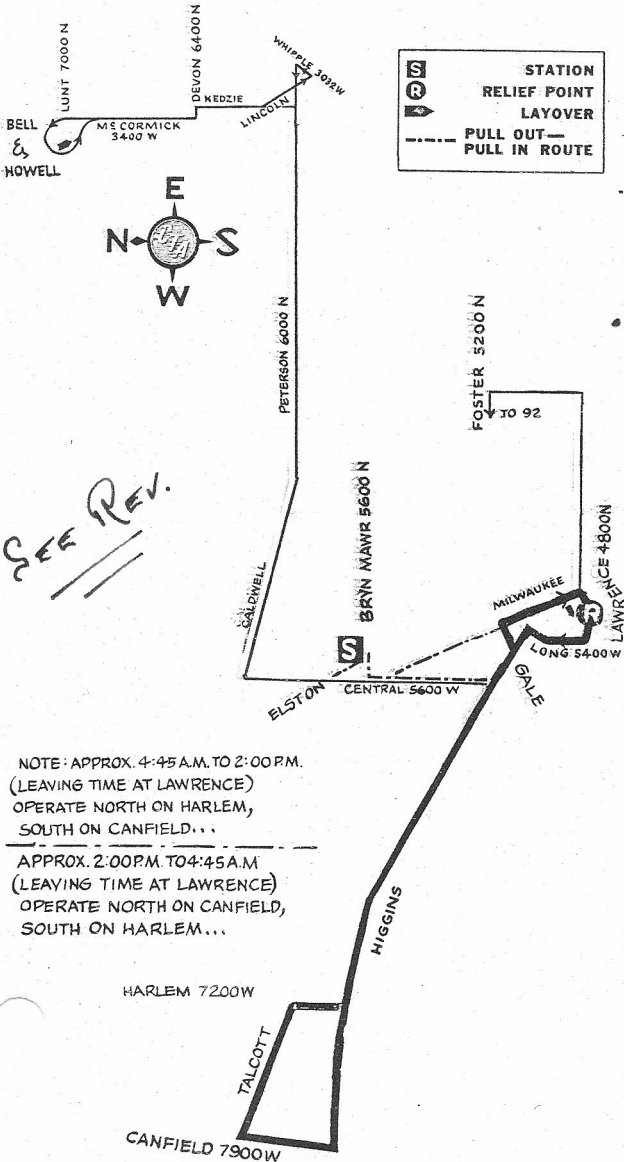

NOT DRAWN TO SCALE

NOTE: APPROX. 4:45 A.M. TO 2:00 P.M.
 (LEAVING TIME AT LAWRENCE)
 OPERATE NORTH ON HARLEM,
 SOUTH ON CANFIELD...

APPROX. 2:00 P.M. TO 4:45 A.M.
 (LEAVING TIME AT LAWRENCE)
 OPERATE NORTH ON CANFIELD,
 SOUTH ON HARLEM...

REV. 1-56