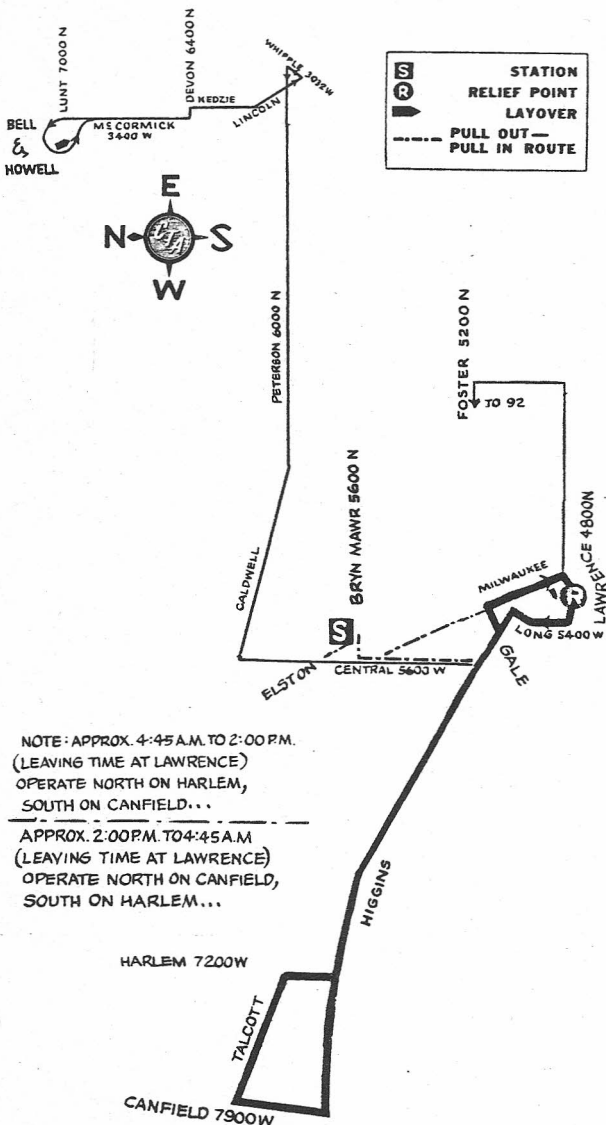

NOT DRAWN TO SCALE

NOTE: APPROX. 4:45 A.M. TO 2:00 P.M.
(LEAVING TIME AT LAWRENCE)
OPERATE NORTH ON HARLEM,
SOUTH ON CANFIELD...

APPROX. 2:00 P.M. TO 4:45 A.M.
(LEAVING TIME AT LAWRENCE)
OPERATE NORTH ON CANFIELD,
SOUTH ON HARLEM...

2-92