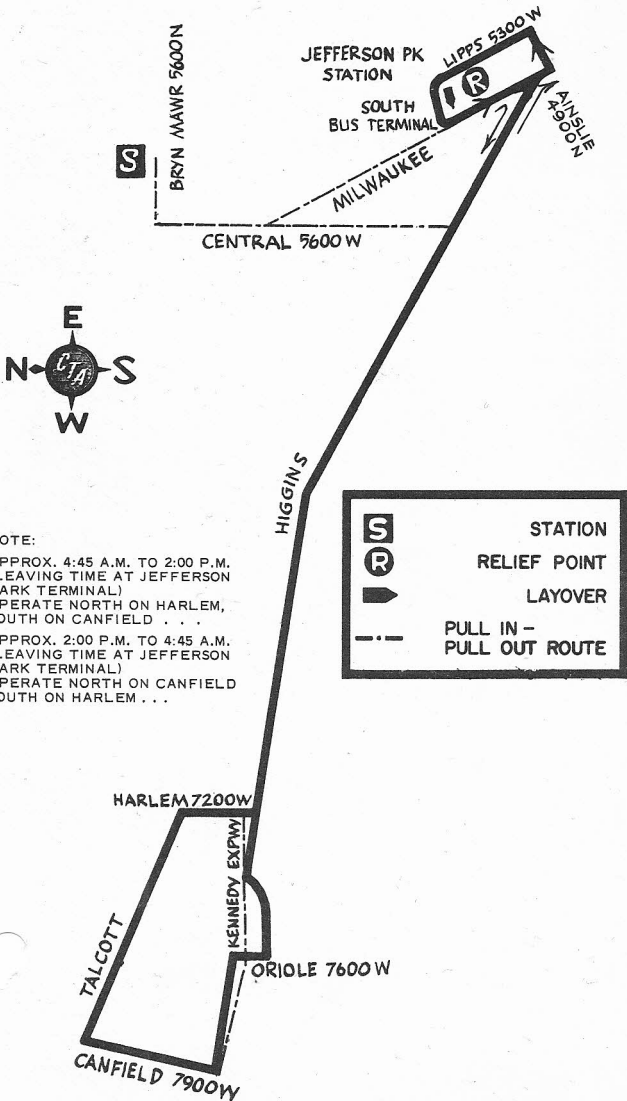

FOREST GLEN STATION

MOTOR BUS

NOT DRAWN TO SCALE

NOTE:

APPROX. 4:45 A.M. TO 2:00 P.M.
(LEAVING TIME AT JEFFERSON
PARK TERMINAL)
OPERATE NORTH ON HARLEM,
SOUTH ON CANFIELD . . .

APPROX. 2:00 P.M. TO 4:45 A.M.
(LEAVING TIME AT JEFFERSON
PARK TERMINAL)
OPERATE NORTH ON CANFIELD
SOUTH ON HARLEM . . .

| | |
|--|-----------------------------|
| | STATION |
| | RELIEF POINT |
| | LAYOVER |
| | PULL IN - PULL OUT ROUTE |

REV. 2/1/70