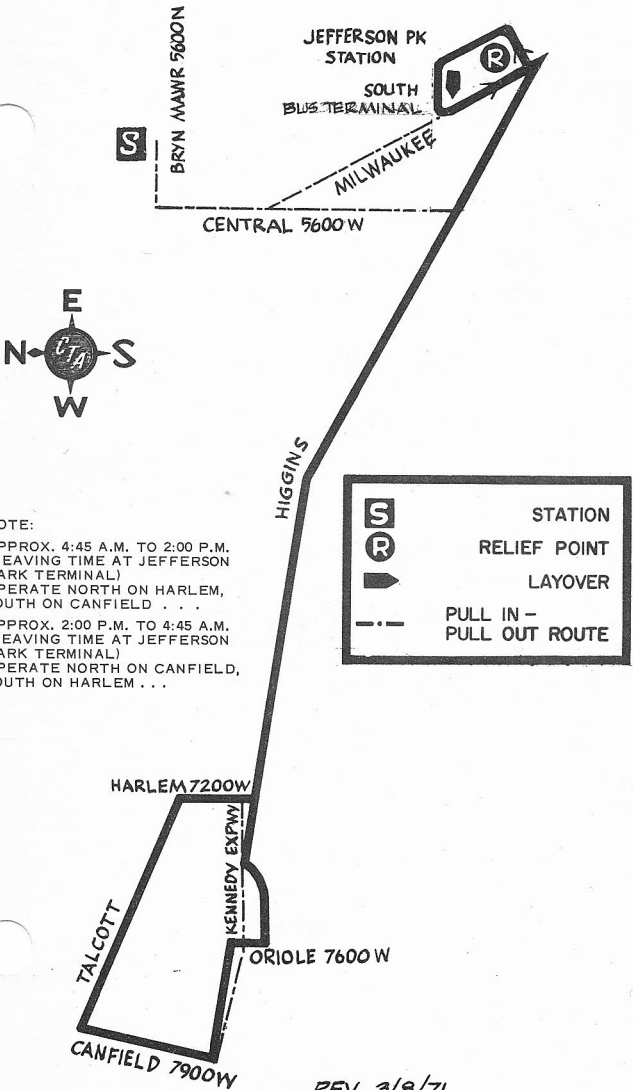

## FOREST GLEN STATION

## MOTOR BUS

NOT DRAWN TO SCALE

**NOTE:**

APPROX. 4:45 A.M. TO 2:00 P.M.  
(LEAVING TIME AT JEFFERSON  
PARK TERMINAL)  
OPERATE NORTH ON HARLEM,  
SOUTH ON CANFIELD . . .

APPROX. 2:00 P.M. TO 4:45 A.M.  
(LEAVING TIME AT JEFFERSON  
PARK TERMINAL)  
OPERATE NORTH ON CANFIELD,  
SOUTH ON HARLEM . . .