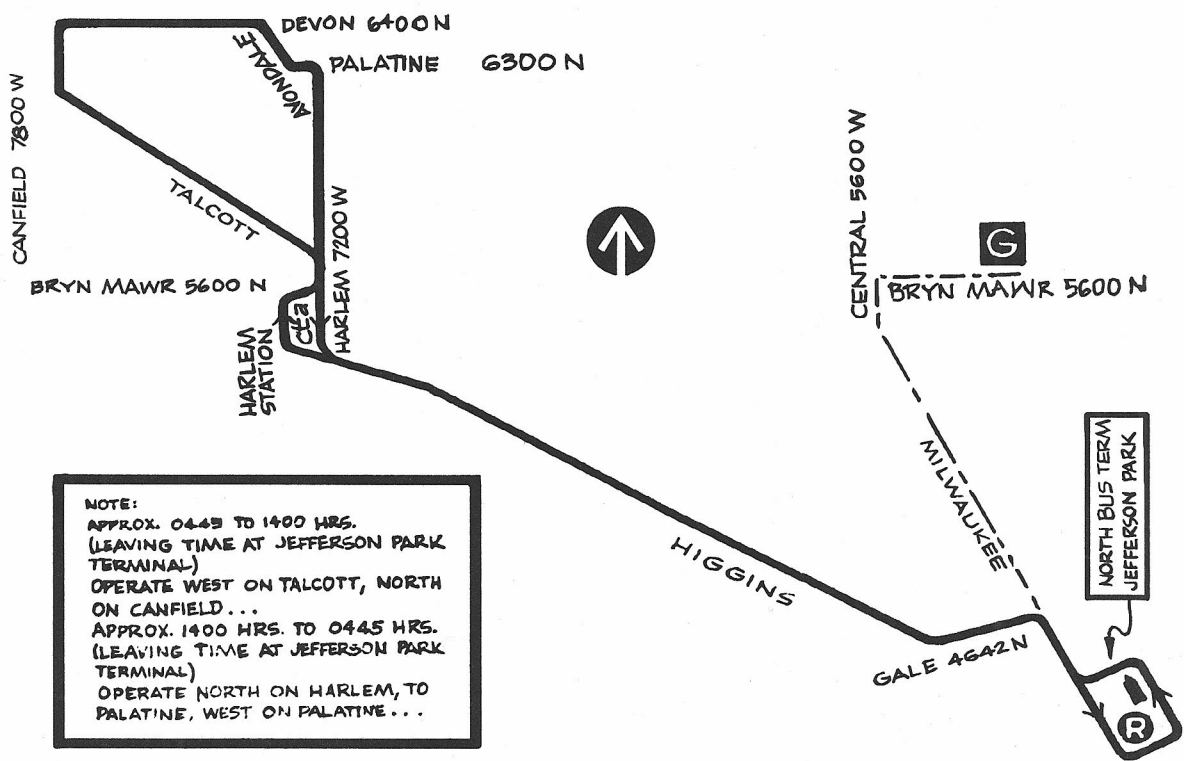

# Route #88 HIGGINS

## Terminals/Destination Signs

<u>Eastbound</u>	<u>Westbound</u>
Jeff Pk station	Devon/ Canfield
Harlem station	

## Schedule Interlocks

- #41
- #56A
- #81W
- #84

## Hours of Operation

Day and evening hours

03/08/92