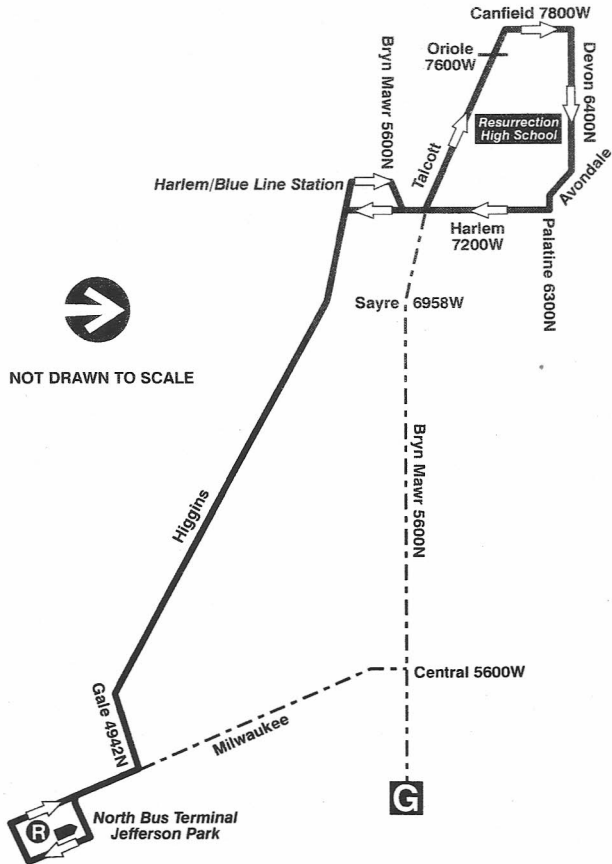

88 Higgins

Forest Glen Garage

Farebox Code 88

 GARAGE	---	PULL IN	 RELIEF POINT
 LAYOVER	---	PULL OUT	
EFFECTIVE DATE	2/13/83	DATE REVISED	5/17/07
		PLANNING & DEVELOPMENT DATA SERVICES	