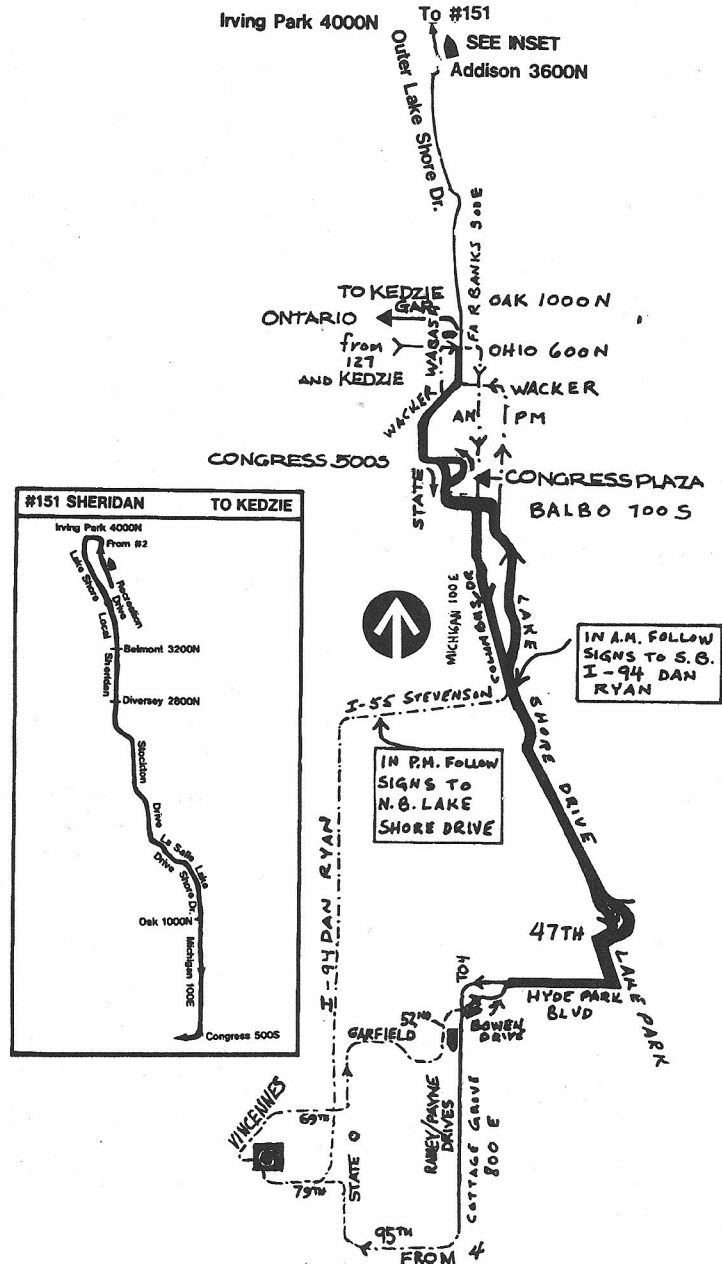

Route #2 HYDE PARK EXPRESS

Garage(s)/Run Numbers

77th/7101-7160
PTO/7161-7200

Terminals/Destination Signs

Northbound

Michigan/
Ohio

Michigan/
Walton

Southbound

Drexel Square

Schedule Interlocks

#1

Hours of Operation

Mon-Fri only
Northbound a.m. rush
Southbound p.m. rush

No stops 47th/Lake Park - Balbo/Michigan-Except at Aquarium Northbound and Columbus-Roosevelt Southbound.