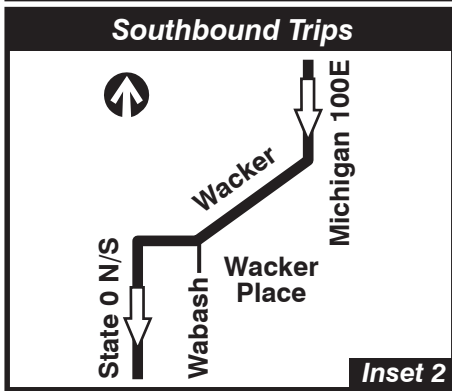

# 2 Hyde Park Express

## 77th Garage Farebox Code 2

**P.M.**

<b>G</b> GARAGE	- - - - PULL IN	Timepoints can be ignored beyond this point in indicated direction only between 05:00 and 22:00
LAYOVER	PULL OUT	
<b>R</b> RELIEF POINT		
EFFECTIVE DATE 3/09/17	DATE REVISED 3/09/17	Service Planning