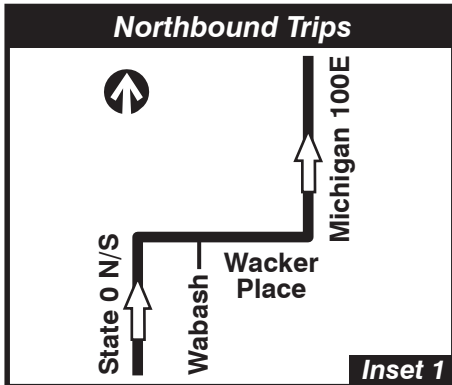

# 2 Hyde Park Express

## 77th Garage Farebox Code 2

**P.M.**

<b>G</b> GARAGE	- - - - PULL IN	Timepoints can be ignored beyond this point in indicated direction only between 05:00 and 22:00
LAYOVER	PULL OUT	
<b>R</b> RELIEF POINT		
EFFECTIVE DATE 3/09/17	DATE REVISED 3/09/17	Service Planning