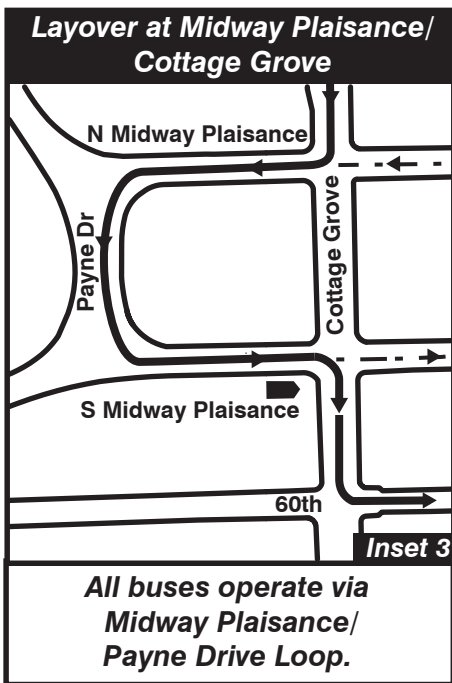

# 2 Hyde Park Express

## 77th Garage Farebox Code 2

**P.M.**

<b>G</b> GARAGE	- - - - PULL IN	Timepoints can be ignored beyond this point in indicated direction only between 05:00 and 22:00
LAYOVER	PULL OUT	
<b>R</b> RELIEF POINT		
EFFECTIVE DATE 3/09/17	DATE REVISED 3/09/17	Service Planning