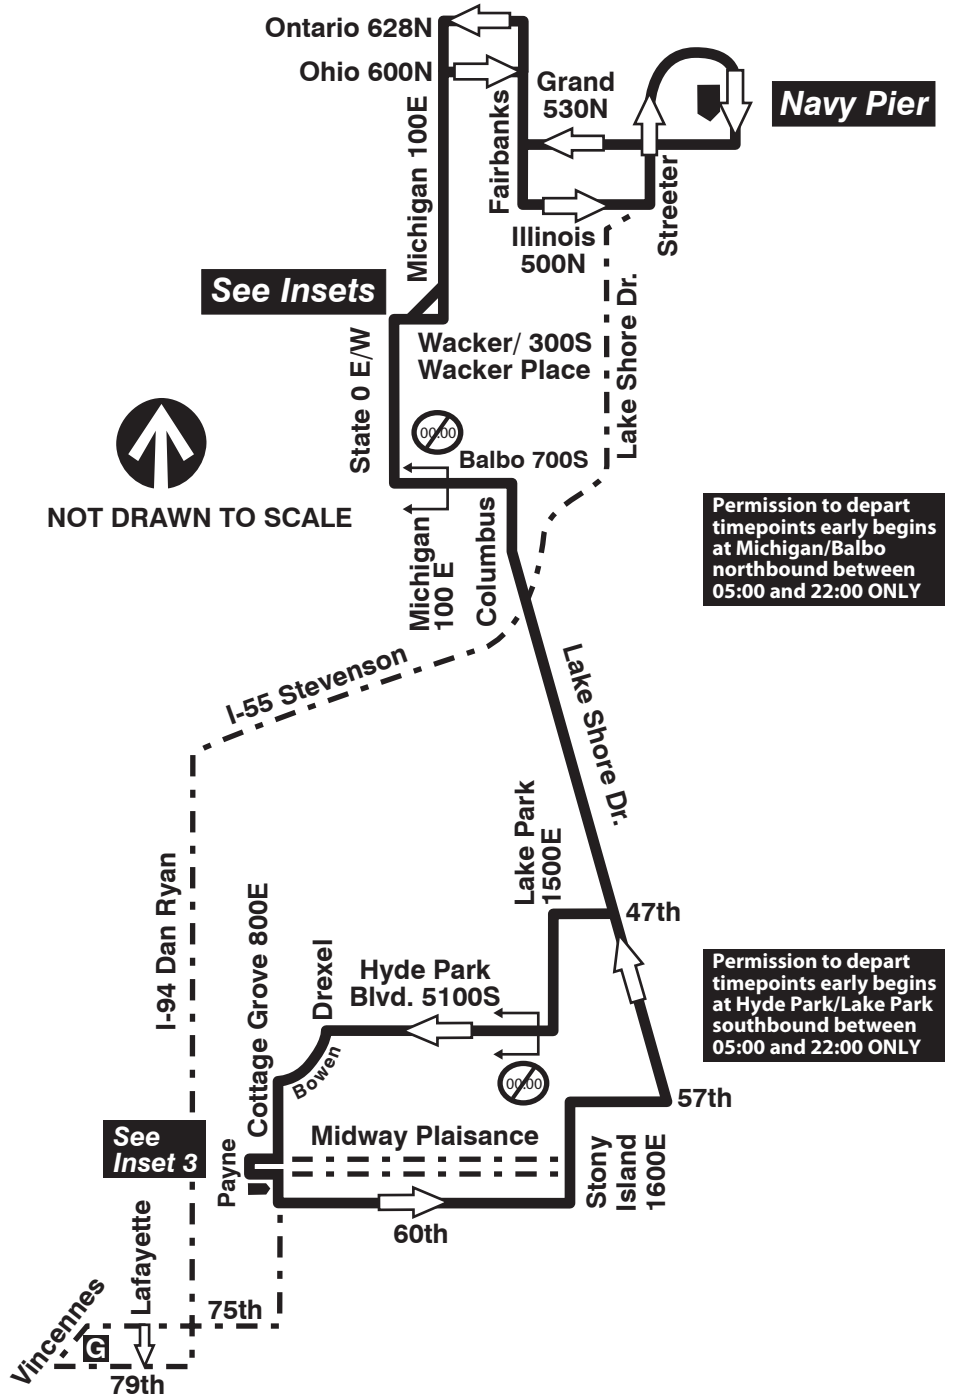

# 2 Hyde Park Express

## 77th Garage Farebox Code 2

**P.M.**

<b>G</b> GARAGE	- - - - PULL IN	Timepoints can be ignored beyond this point in indicated direction only between 05:00 and 22:00
LAYOVER	PULL OUT	
<b>R</b> RELIEF POINT		
EFFECTIVE DATE 3/09/17	DATE REVISED 3/09/17	Service Planning