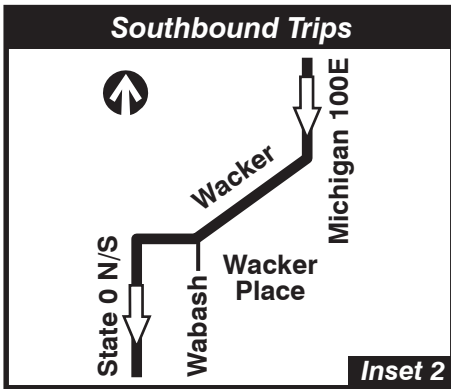

2 Hyde Park Express

77th Garage Farebox Code 2

A.M.

Navy Pier

 GARAGE	 PULL IN PULL OUT	 RELIEF POINT	 Timepoints can be ignored beyond this point in indicated direction only between 05:00 and 22:00
 LAYOVER			
EFFECTIVE DATE 03/31/19	DATE REVISED 3/28/19	Service Planning	