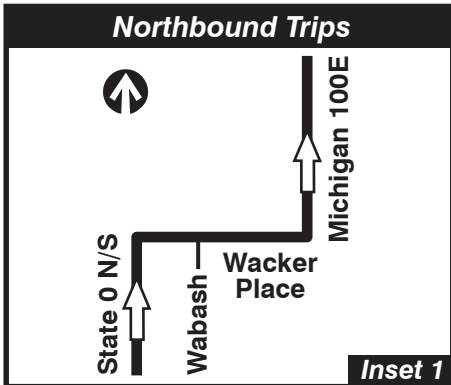

2 Hyde Park Express

77th Garage Farebox Code 2

A.M.

Navy Pier

 GARAGE	 PULL IN PULL OUT	 RELIEF POINT	 Timepoints can be ignored beyond this point in indicated direction only between 05:00 and 22:00
 LAYOVER			
EFFECTIVE DATE 03/31/19	DATE REVISED 3/28/19	Service Planning	