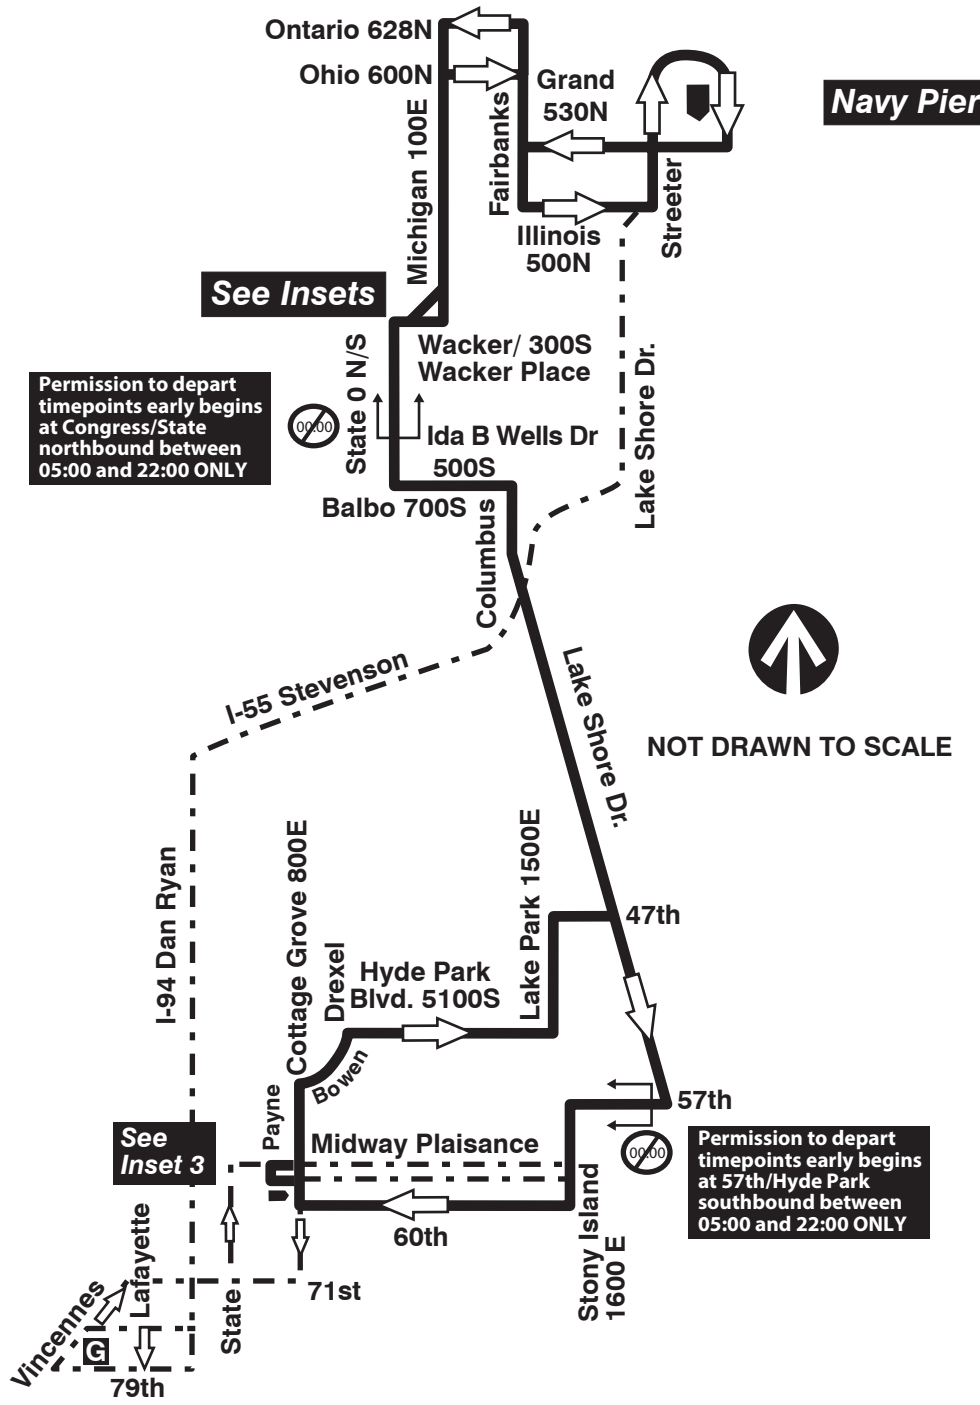

2 Hyde Park Express

77th Garage Farebox Code 2

A.M.

Navy Pier

 GARAGE	 PULL IN PULL OUT	 RELIEF POINT	 Timepoints can be ignored beyond this point in indicated direction only between 05:00 and 22:00
 LAYOVER			
EFFECTIVE DATE 03/31/19	DATE REVISED 3/28/19	Service Planning	