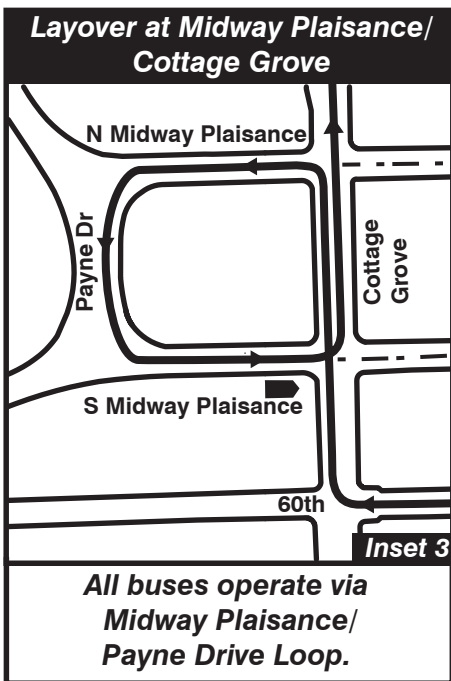

2 Hyde Park Express

77th Garage Farebox Code 2

A.M.

Navy Pier

 GARAGE	 PULL IN PULL OUT	 RELIEF POINT	 Timepoints can be ignored beyond this point in indicated direction only between 05:00 and 22:00
 LAYOVER			
EFFECTIVE DATE 03/31/19	DATE REVISED 3/28/19	Service Planning	