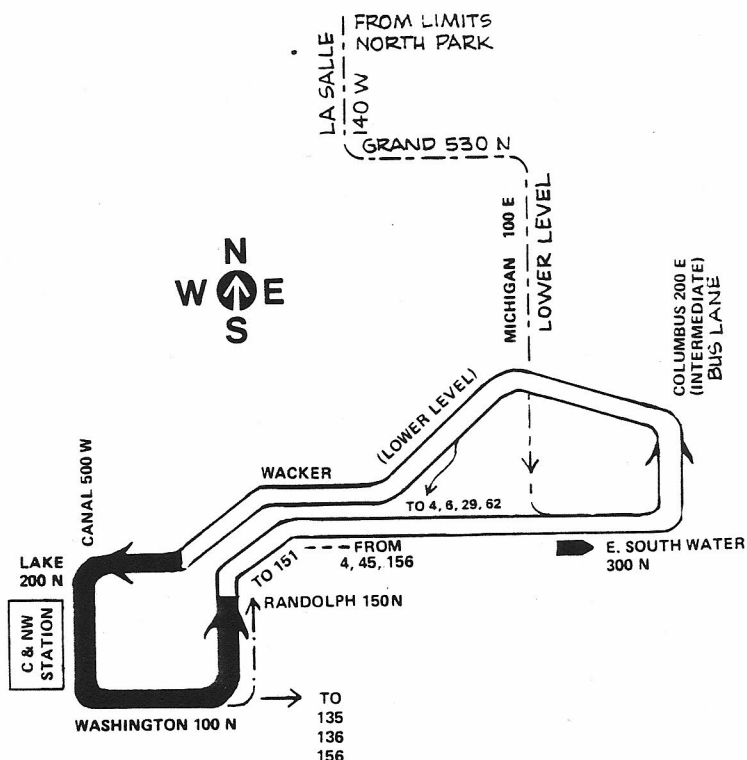

Route #122 - ILLINOIS CENTER/NW EXPRESS

122

Garage(s)/Run Numbers

Limits Archer
North Pk
(see schedule interlocks for specific routes)
(Operates on city-wide radio channel)

Terminals/Destination Signs

Northbound Southbound

Illinois NW Station
Center

Schedule Interlocks

- # 11
- # 62
- #151
- #157
- #147
- #53A

Hours of Operation

Mon-Fri AM and PM rush periods
No Sat/Sun/Hol Service
No stops between NW Station and Wacker/State

OP.1B - 01/27/85

ILLINOIS CENTER/NW EXPRESS - route history

06/23/80 Inaugurated weekday rush hour bus service, from Columbus via Lower Wacker (to Lake)-Wacker-Randolph-Canal bus lane-Washington-Wacker (to Randolph)-Lower Wacker-Lower South Water-Lower Columbus to Wacker

07/13/81 Rerouted WB via Wacker-Lake-Canal (a/c bridge out)