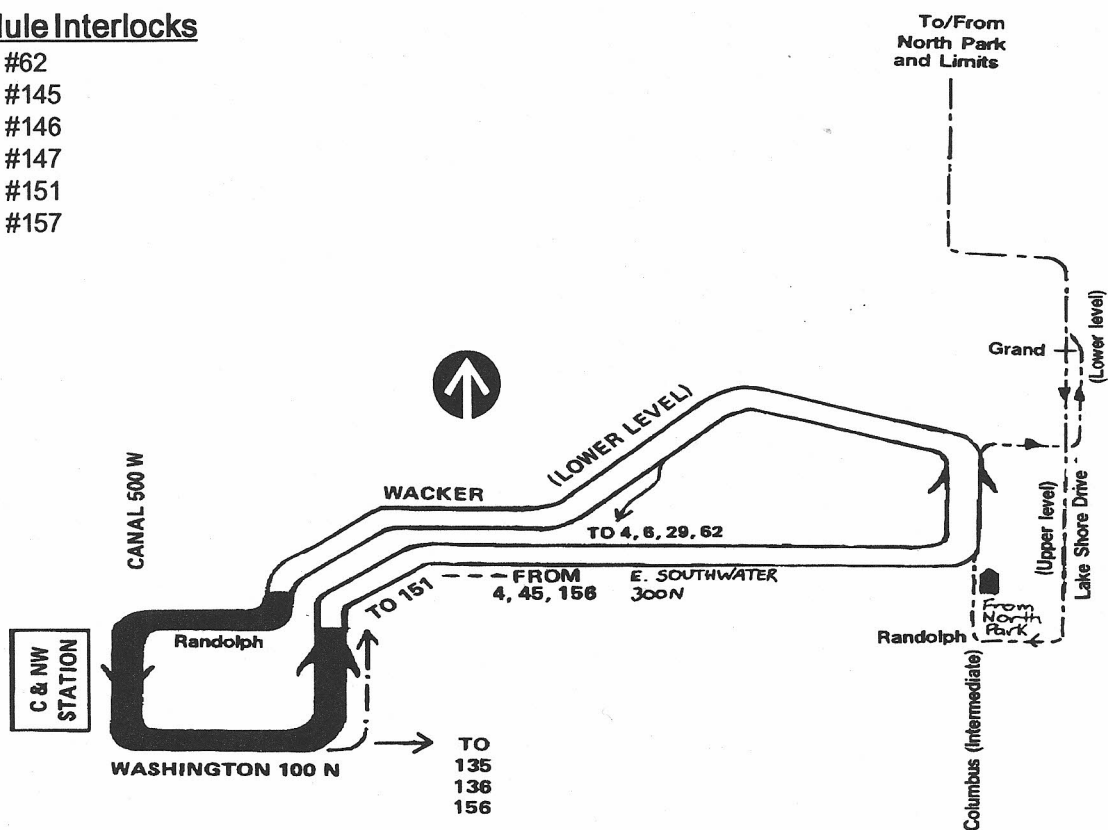

## Route #122 ILLINOIS CENTER/NW EXPRESS

### Terminals/Destination Signs

<u>Northbound</u>	<u>Southbound</u>
Illinois Center	North Western Station

### Schedule Interlocks

#62  
#145  
#146  
#147  
#151  
#157

### Hours of Operation

Service Mon-Fri AM and PM rush hours only  
NOTE: No stops between NW Station and Wacker/State