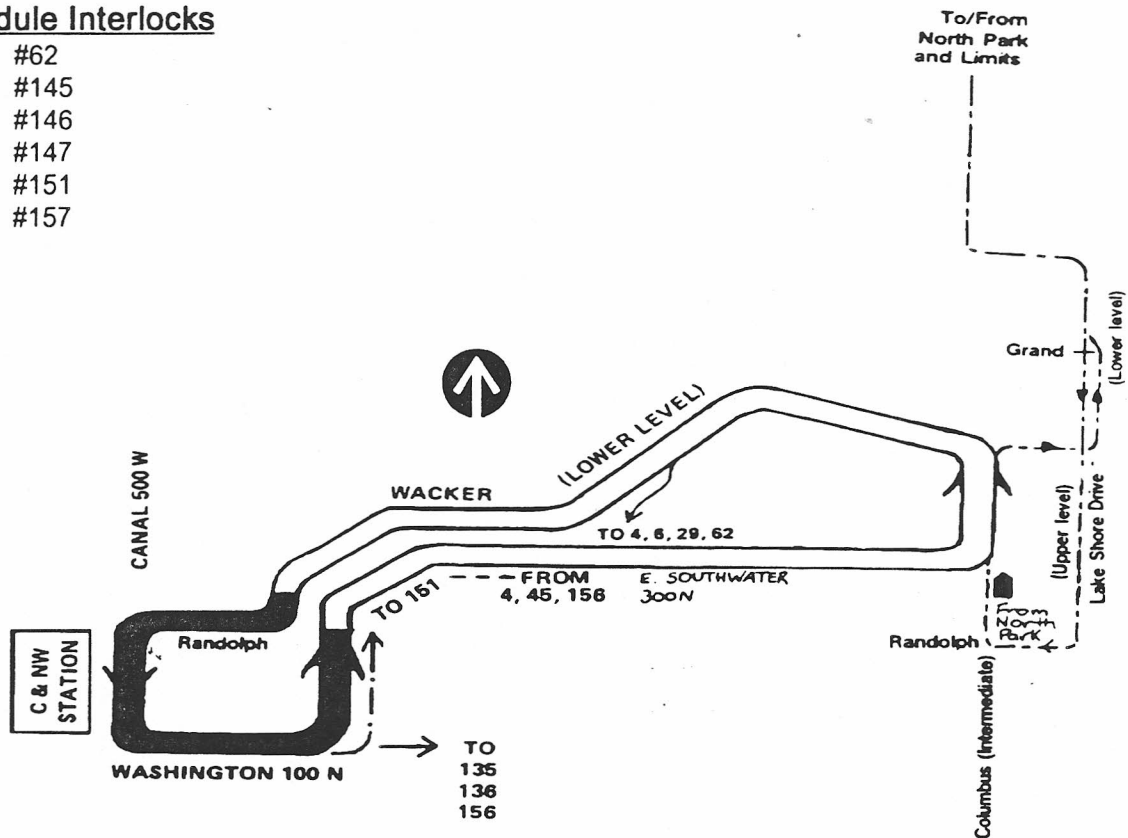

Route #122 ILLINOIS CENTER/NW EXPRESS

Garage(s)/Run Numbers

Limits North Park
Archer

Terminals/Destination Signs

<u>Northbound</u>	<u>Southbound</u>
Illinois Center	North Western Station

Schedule Interlocks

#62
#145
#146
#147
#151
#157

Hours of Operation

Terminals	Dir	Monday-Friday	Saturday	Sunday/holiday
CNW station to South Water/Columbus	EB	0715--0925	No service	No service
	EB	1530--1745		
South Water/Columbus to CNW station	WB	0745--0915	No service	No service
	WB	1535--1730		

NOTE: No stops eastbound from NorthWestern station to Wacker/Wabash (lower level).
No stops westbound from Wacker/State (lower level) to NorthWestern station.

ILLINOIS CENTER/NW EXPRESS - route history

- 06-23-80 Began CHICAGO TRANSIT AUTHORITY Mon-Fri rush bus service, from Lower South Water-Lower Columbus-Lower Wacker loop via Lower Wacker to (Lake)-Wacker-Randolph-Canal-Washington-Wacker (Randolph) loop
- 07-13-81 Rerouted buses westbound via Wacker-Lake-Canal
- 08-05-87 Rerouted buses westbound via Wacker-Randolph-Canal