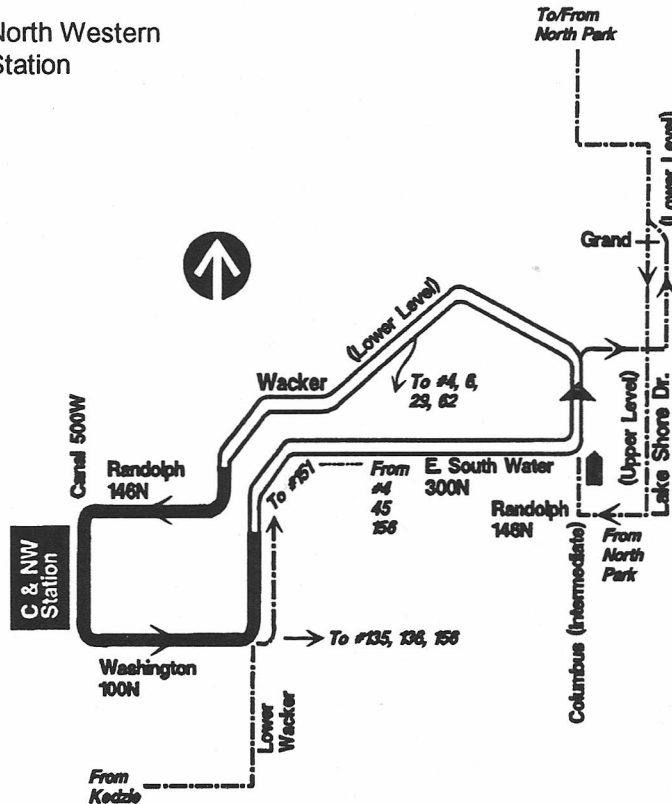

Route #122 ILLINOIS CENTER/NW EXPRESS

Garage(s)/Run Numbers

Kedzie North Park
Archer

Terminals/Destination Signs

<u>Northbound</u>	<u>Southbound</u>
Illinois Center	North Western Station

Schedule Interlocks

#62
#145
#146
#147
#151
#157

Hours of Operation

Terminals	Dir	Monday-Friday	Saturday	Sunday/holiday
CNW station to South Water/Columbus	EB	0715--0925	No service	No service
	EB	1530--1745		
South Water/Columbus to CNW station	WB	0745--0915	No service	No service
	WB	1535--1730		

NOTE: No stops eastbound from NorthWestern station to Wacker/Wabash (lower level), and no stops westbound from Wacker/State (lower level) to NorthWestern station.

ILLINOIS CENTER/NW EXPRESS - route history

- 06-23-80 Began CHICAGO TRANSIT AUTHORITY Mon-Fri rush bus service, from Lower South Water-Lower Columbus-Lower Wacker loop via Lower Wacker to (Lake)-Wacker-Randolph-Canal-Washington-Wacker (Randolph) loop
- 07-13-81 Rerouted buses westbound via Wacker-Lake-Canal
- 08-05-87 Rerouted buses westbound via Wacker-Randolph-Canal
- 07-03-94 Transferred Limits garage portion of work to Kedzie garage