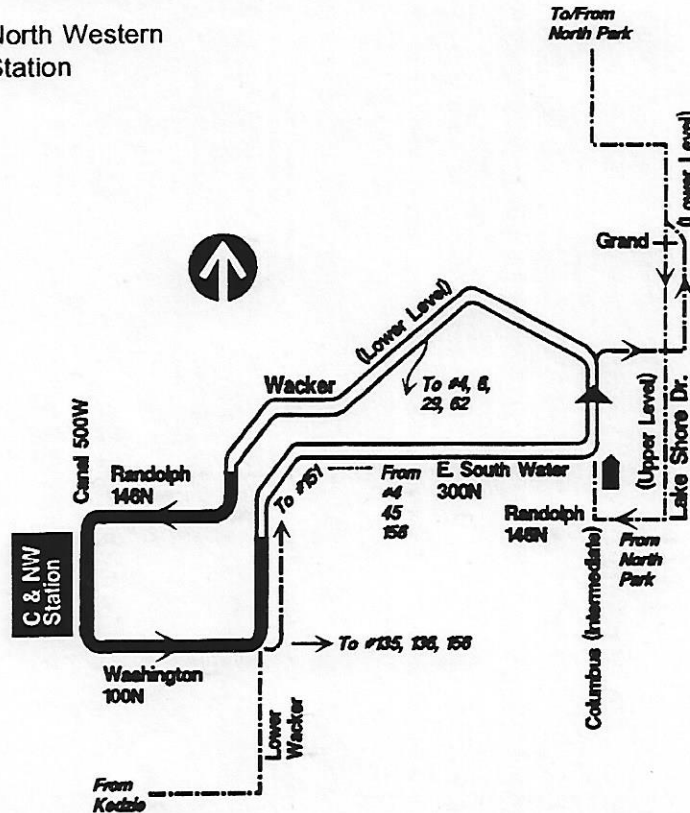

Route #122 ILLINOIS CENTER/NW EXPRESS

Garage(s)/Run Numbers

Kedzie North Park
Archer

Terminals/Destination Signs

<u>Northbound</u>	<u>Southbound</u>
Illinois Center	North Western Station

Schedule Interlocks

- #62
- #145
- #146
- #147
- #151
- #157

Hours of Operation

Terminals	Dir	Monday-Friday	Saturday	Sunday/holiday
CNW station to South Water/Columbus	EB	0715--0925	No service	No service
	EB	1530--1745		
South Water/Columbus to CNW station	WB	0745--0915	No service	No service
	WB	1550--1730		
Shuttle Fares				
South of Lake Street (Canal bet Randolph & Washington)	NB	0600--0930		
Entire Route	SB	1600--1900		

NOTE: No stops eastbound from NorthWestern station to Wacker/Wabash (lower level), and no stops westbound from Wacker/State (lower level) to NorthWestern station.

ILLINOIS CENTER/NW EXPRESS - route history

- 06-23-80 Began CHICAGO TRANSIT AUTHORITY Mon-Fri rush bus service, from Lower South Water-Lower Columbus-Lower Wacker loop via Lower Wacker to (Lake)-Wacker-Randolph-Canal-Washington-Wacker (Randolph) loop
- 07-13-81 Rerouted buses westbound via Wacker-Lake-Canal
- 08-05-87 Rerouted buses westbound via Wacker-Randolph-Canal
- 07-03-94 Transferred Limits garage portion of work to Kedzie garage