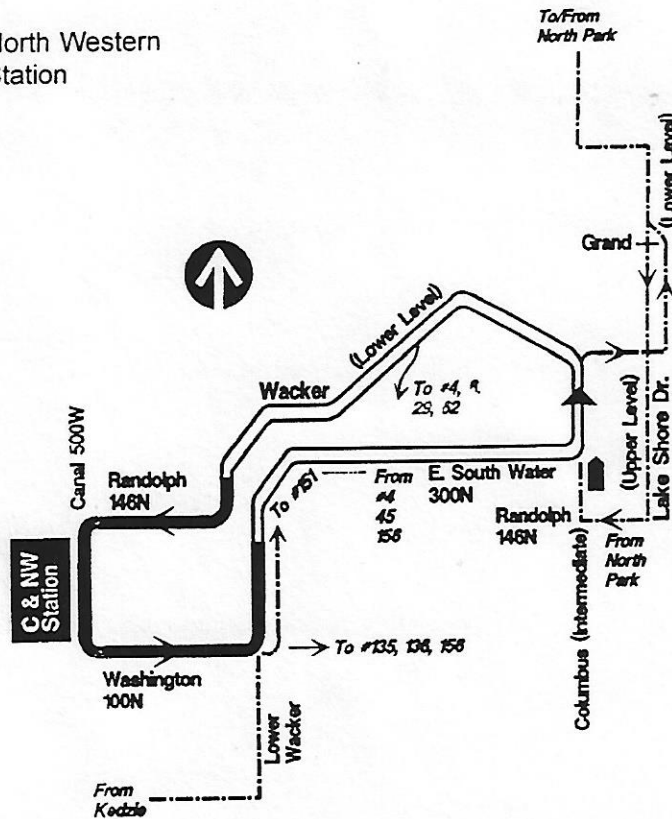

Route #122 ILLINOIS CENTER/NW EXPRESS

Garage(s)/Run Numbers

77th North Park

Terminals/Destination Signs

Northbound	Southbound
Illinois Center	North Western Station

Schedule Interlocks

- #62
- #145
- #146
- #147
- #151
- #157

Shuttle Fares

South of Lake Street (Canal bet Randolph & Washington)	NB	0600--0930
Entire Route	SB	1600--1900

NOTE: No stops eastbound from NorthWestern station to Wacker/Wabash (lower level), and no stops westbound from Wacker/State (lower level) to NorthWestern station.

- 06-23-80 Began CHICAGO TRANSIT AUTHORITY Mon-Fri rush bus service, from Lower South Water-Lower Columbus-Lower Wacker loop via Lower Wacker to (Lake)-Wacker-Randolph-Canal-Washington-Wacker (Randolph) loop
- 07-13-81 Rerouted buses westbound via Wacker-Lake-Canal
- 08-05-87 Rerouted buses westbound via Wacker-Randolph-Canal
- 07-03-94 Transferred Limits garage portion of work to Kedzie garage
- 04-26-98 Eliminated service between 0900-0930 hours and 1545-1600 hours

NOTE: No stops eastbound from NorthWestern station to Wacker/Wabash (lower level), and no stops westbound from Wacker/State (lower level) to NorthWestern station.