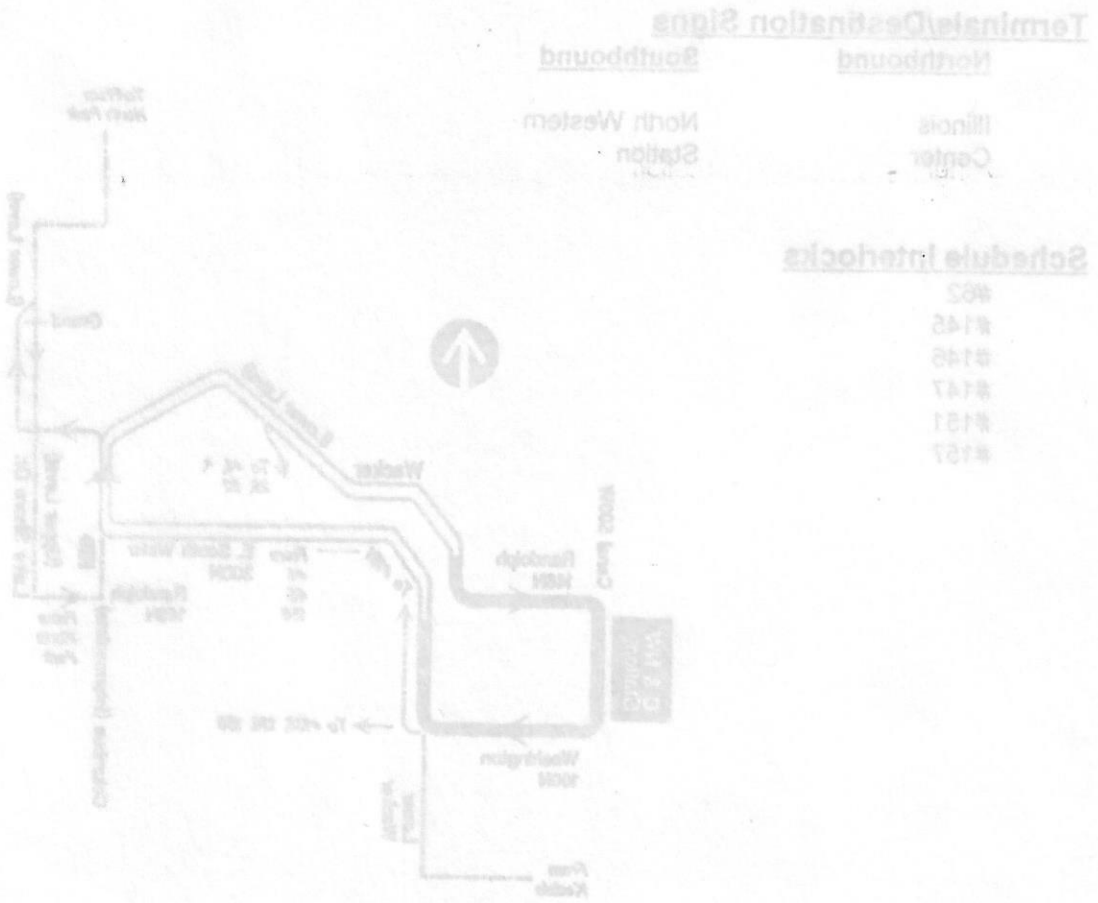

Route #122 ILLINOIS CENTER/NW EXPRESS

Garage(s)/Run Numbers

77th North Park

Terminals/Destination Signs

Northbound	Southbound
Illinois Center	North Western Station

Schedule Interlocks

- #62
- #145
- #146
- #147
- #151
- #157

Hours of Operation

Terminals	Dir	Monday-Friday	Saturday	Sunday/holiday
CNW station to South Water/Columbus	EB	0721--0906	No service	No service
	EB	1611--1753		
South Water/Columbus to CNW station	WB	0735--0848	No service	No service
	WB	1600--1743		

Shuttle Fares

South of Lake Street (Canal bet Randolph & Washington)	NB	0600--0930
Entire Route	SB	1600--1900

NOTE: No stops eastbound from NorthWestern station to Wacker/Wabash (lower level), and no stops westbound from Wacker/State (lower level) to NorthWestern station.

- 06-23-80 Began CHICAGO TRANSIT AUTHORITY Mon-Fri rush bus service, from Lower South Water-Lower Columbus-Lower Wacker loop via Lower Wacker to (Lake)-Wacker-Randolph-Canal-Washington-Wacker (Randolph) loop
- 07-13-81 Rerouted buses westbound via Wacker-Lake-Canal
- 08-05-87 Rerouted buses westbound via Wacker-Randolph-Canal
- 07-03-94 Transferred Limits garage portion of work to Kedzie garage
- 04-26-98 Eliminated service between 0900-0930 hours and 1545-1600 hours