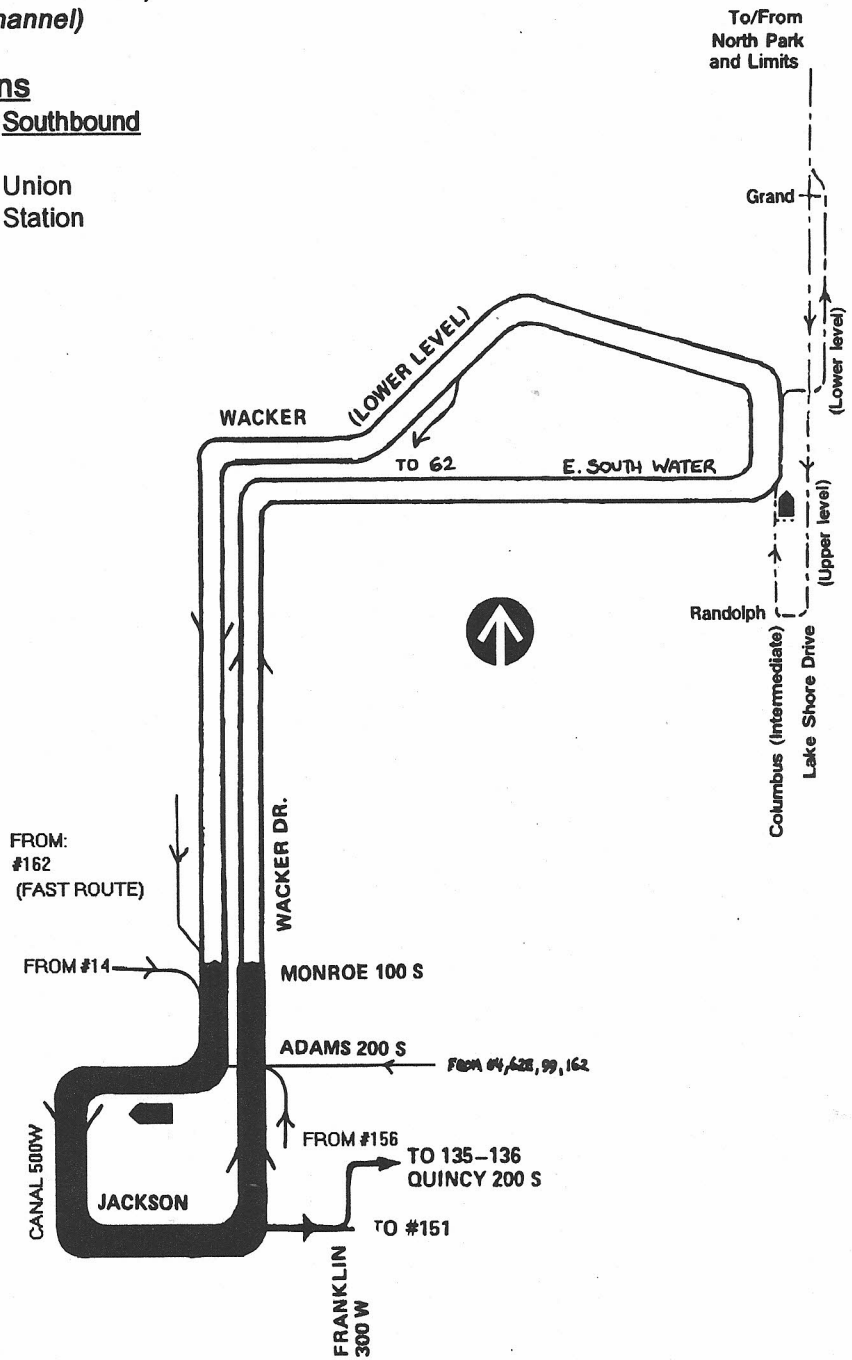

Route #123 ILLINOIS CENTER/UNION EXPRESS

Garage(s)/Run Numbers

Limits North Park
Archer

(See schedule interlocks for specific routes)
(Operates on city--wide radio channel)

Terminals/Destination Signs

<u>Northbound</u>	<u>Southbound</u>
Illinois Center	Union Station

Schedule Interlocks

#53A
#62
#145
#146
#151
#157

Hours of Operation

Service Mon-Fri AM and PM rush hours only

NOTE: No stops between NW Station and Wacker/State (except Wacker/Jackson Northbound)