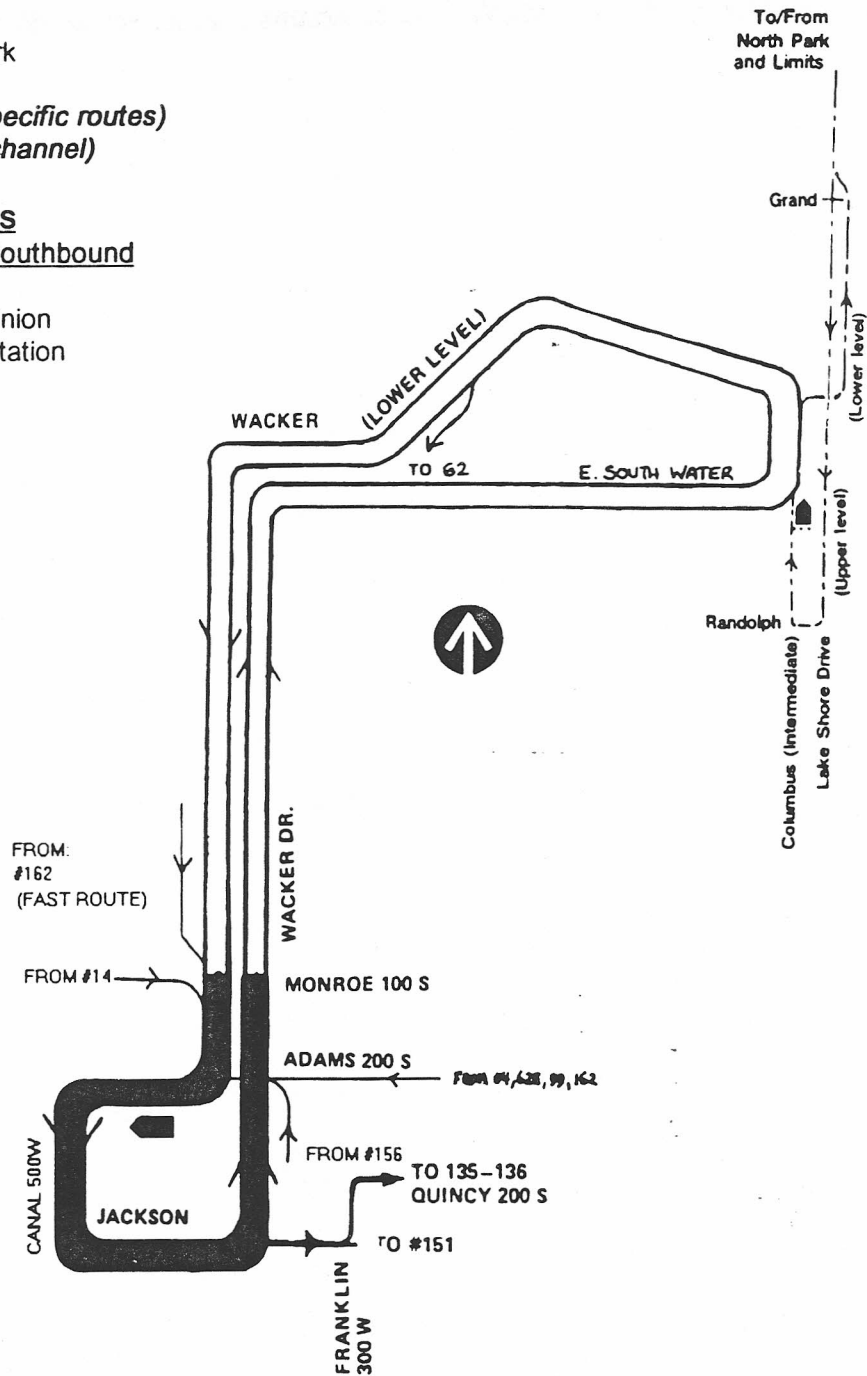

## Route #123 ILLINOIS CENTER/UNION EXPRESS

### Terminals/Destination Signs

Northbound	Southbound
Illinois Center	Union Station

### Schedule Interlocks

- #53A
- #62
- #145
- #146
- #151
- #157

## ILLINOIS CENTER/UNION EXPRESS - route history

---

- 06-23-80 Began CHICAGO TRANSIT AUTHORITY Mon-Fri rush bus service, from Lower South Water-Lower Columbus-Lower Wacker loop via Lower Wacker to (Monroe)-Wacker-Adams-Canal-Jackson-Wacker (Monroe) loop
- 07-18-83 Rerouted AM rush buses via Wacker to Adams-Clinton-Jackson-Wacker loop, rerouted PM rush buses via Wacker-Adams to Adams-Clinton-Jackson-Canal loop
- 09-12-83 Rerouted AM rush buses via Wacker to Wacker-Van Buren-Canal-Adams loop
- 04-21-86 Rerouted buses via Wacker to Adams-Canal-Jackson-Wacker loop