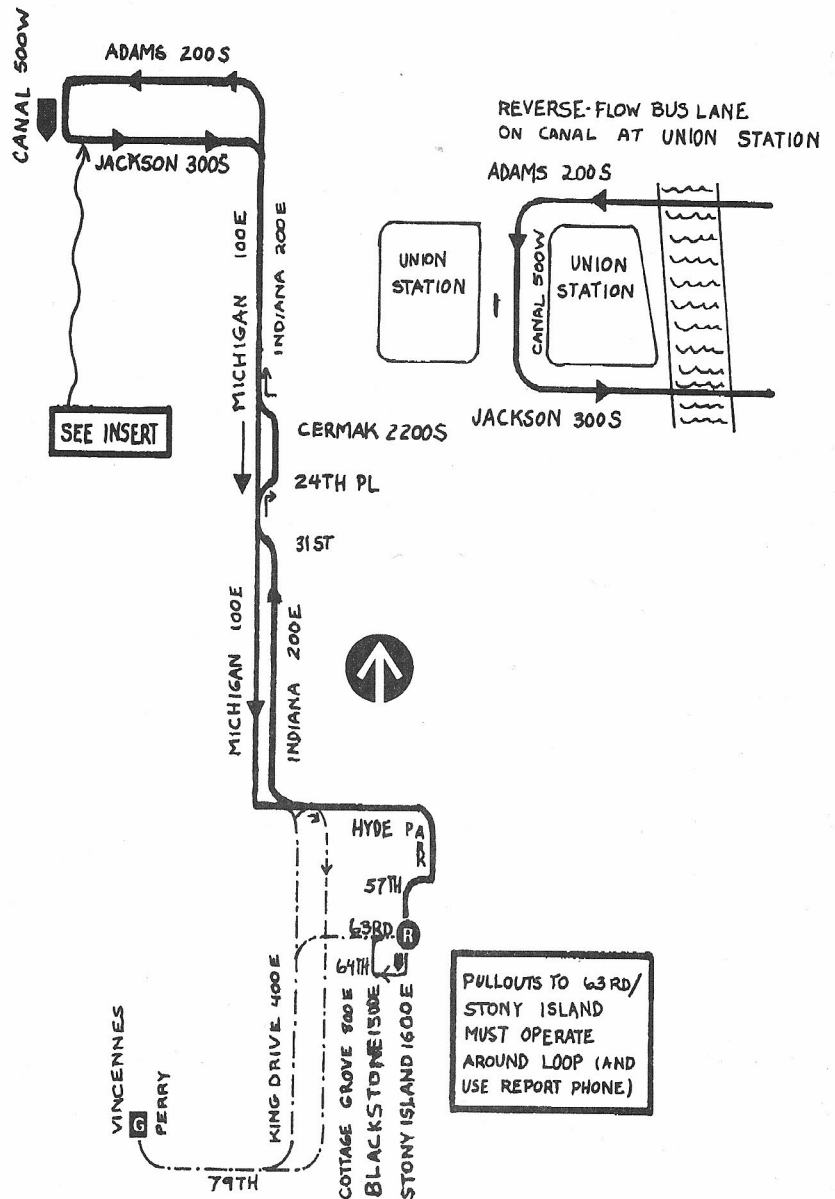

Route #1 INDIANA/HYDE PARK

Garage(s)/Run Numbers

77th/7101-7160
PTO/7161-7200

Terminals/Destination Signs

<u>Northbound</u>	<u>Southbound</u>
Union Station	Stony Island/63rd

51st/King Drive
(pullin)

Schedule Interlocks

- #2
- #4
- #6
- #14
- #30
- #79
- #87
- #121
- #127
- #151

Hours of Operation

Service day and evening hours