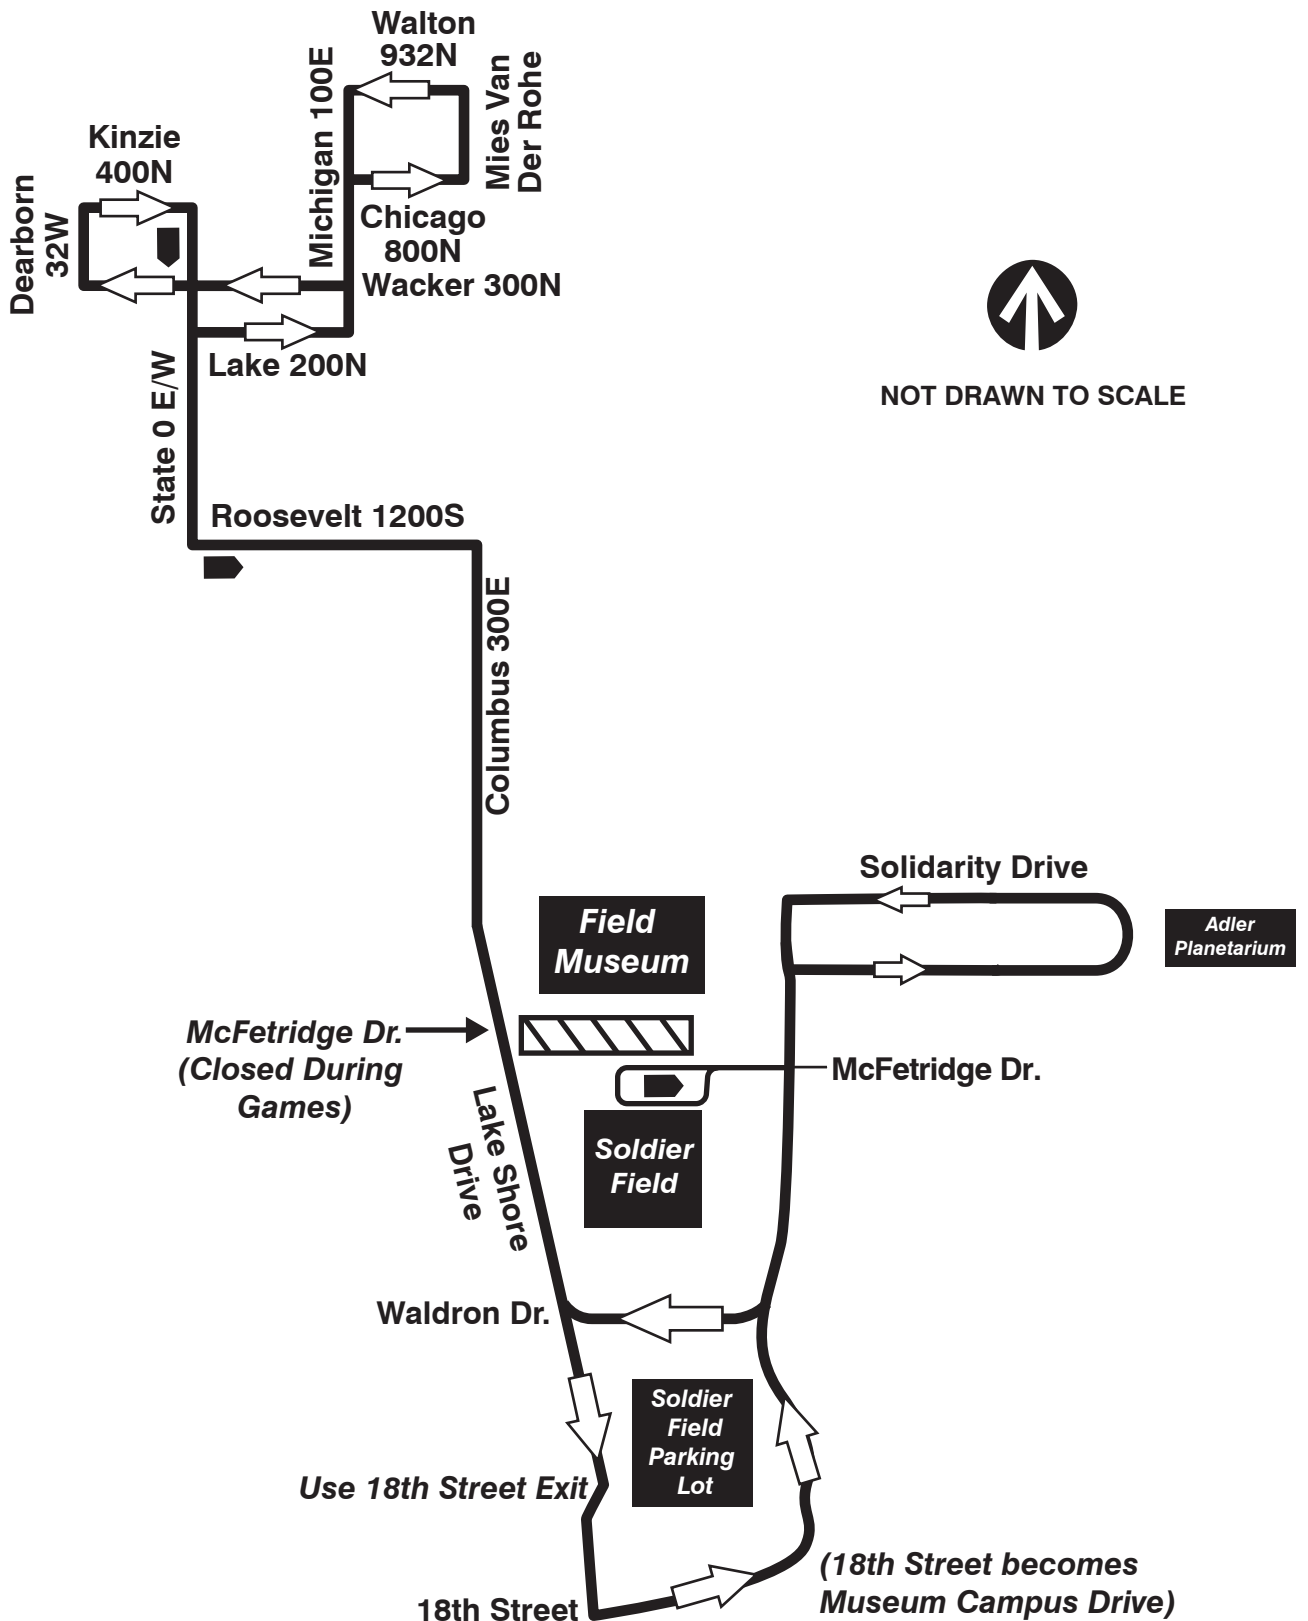

146 Extra Service-Soldier Field

Farebox Code 146

NOT DRAWN TO SCALE

LAYOVER		
EFFECTIVE DATE	8/13/15	REVISD DATE
		5/25/16
Service Planning		