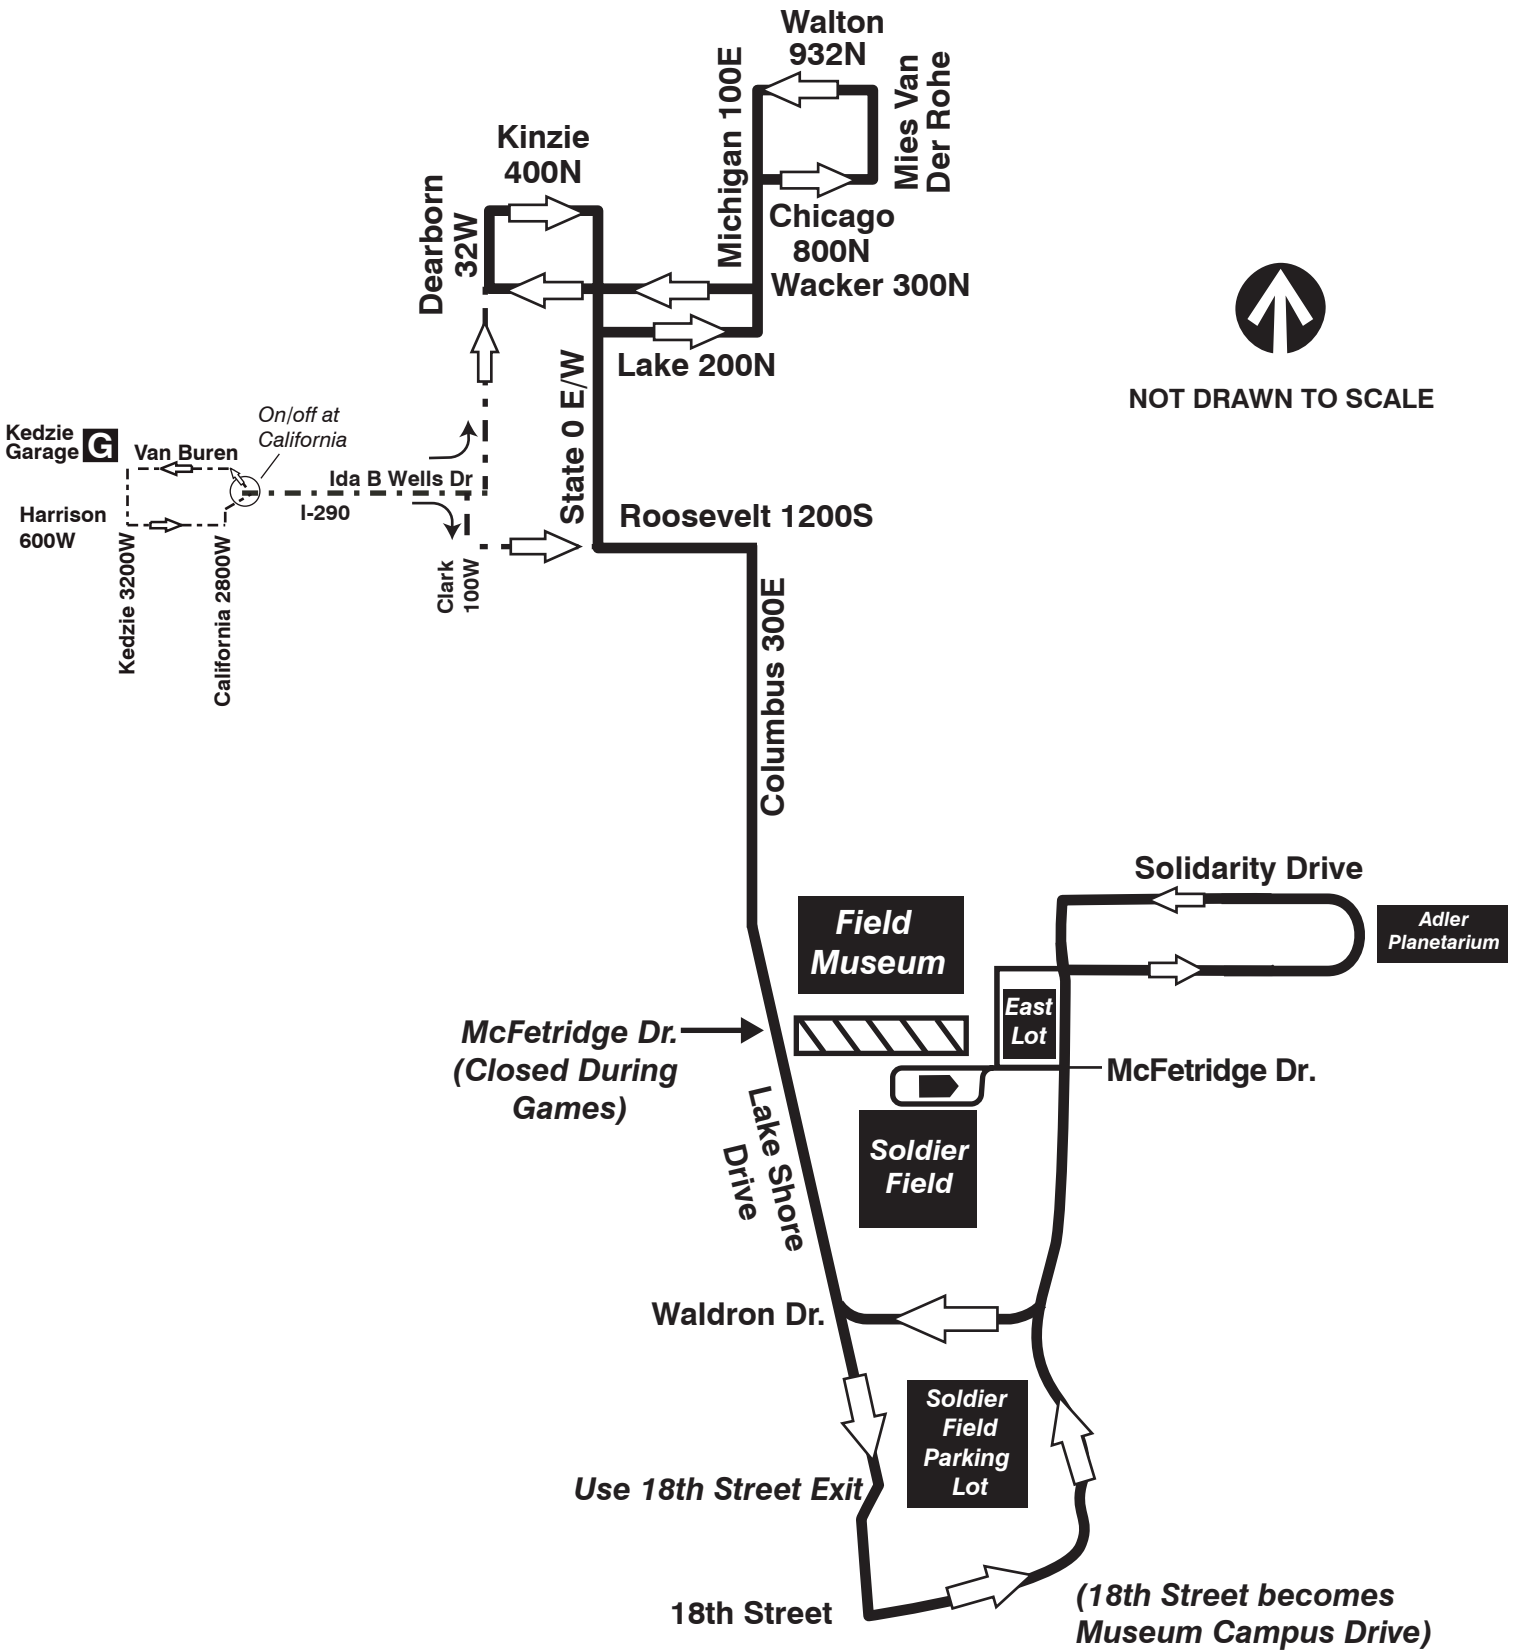

# 146 Extra Service-Soldier Field Kedzie Garage

LAYOVER				
EFFECTIVE DATE	03/31/19	REVISED DATE	03/28/19	Service Planning