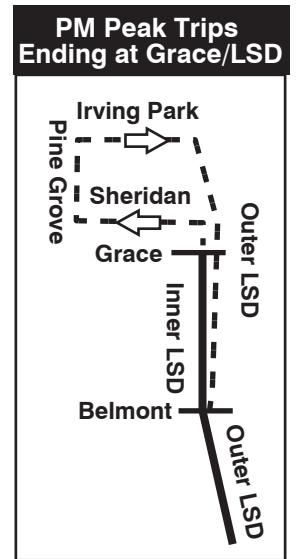

146 Inner Drive/Michigan Express

Kedzie Garage - Soldier Field Extras

Farebox Code 146

NOT DRAWN TO SCALE

	GARAGE		PULL IN		RELIEF POINT
	LAYOVER		PULL OUT		
EFFECTIVE DATE	03/31/19	DATE REVISED	03/28/19	Service Planning	