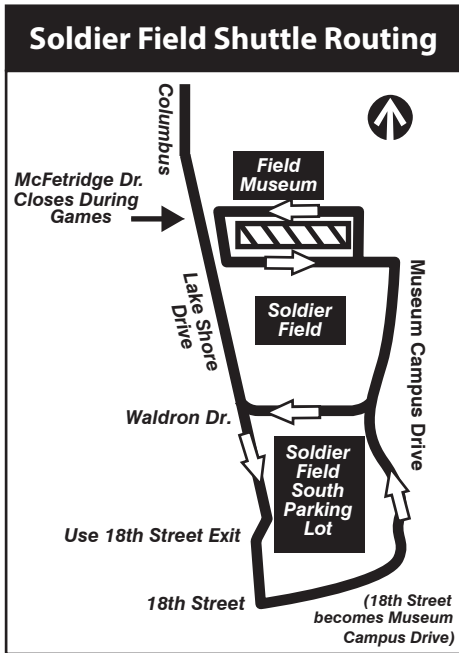

146 Inner Drive/Michigan Express

Kedzie Garage - Soldier Field Extras

Farebox Code 146

NOT DRAWN TO SCALE

	GARAGE		PULL IN		RELIEF POINT
	LAYOVER		PULL OUT		
EFFECTIVE DATE	03/31/19	DATE REVISED	03/28/19	Service Planning	