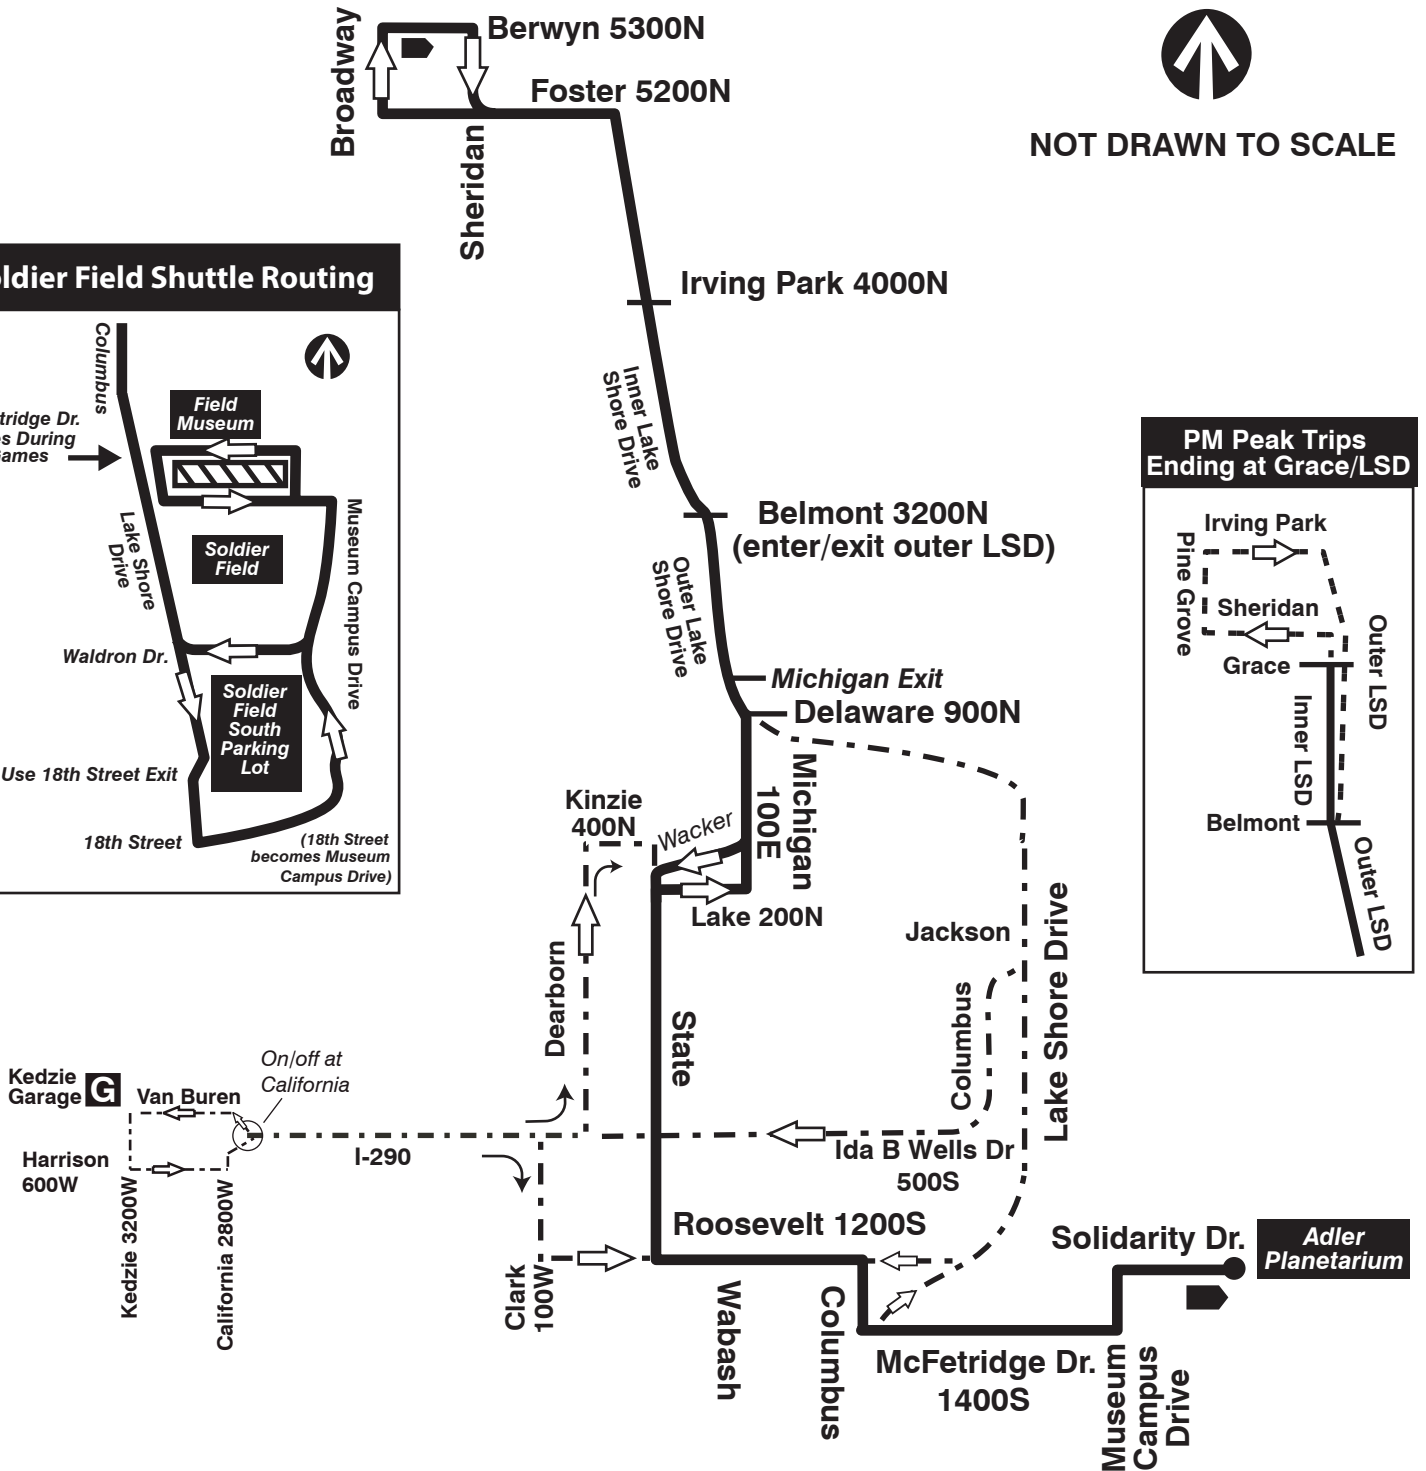

146 Inner Drive/Michigan Express

Kedzie Garage - Soldier Field Extras

Farebox Code 146

NOT DRAWN TO SCALE

	GARAGE		PULL IN		RELIEF POINT
	LAYOVER		PULL OUT		
EFFECTIVE DATE	03/31/19	DATE REVISED	03/28/19	Service Planning	