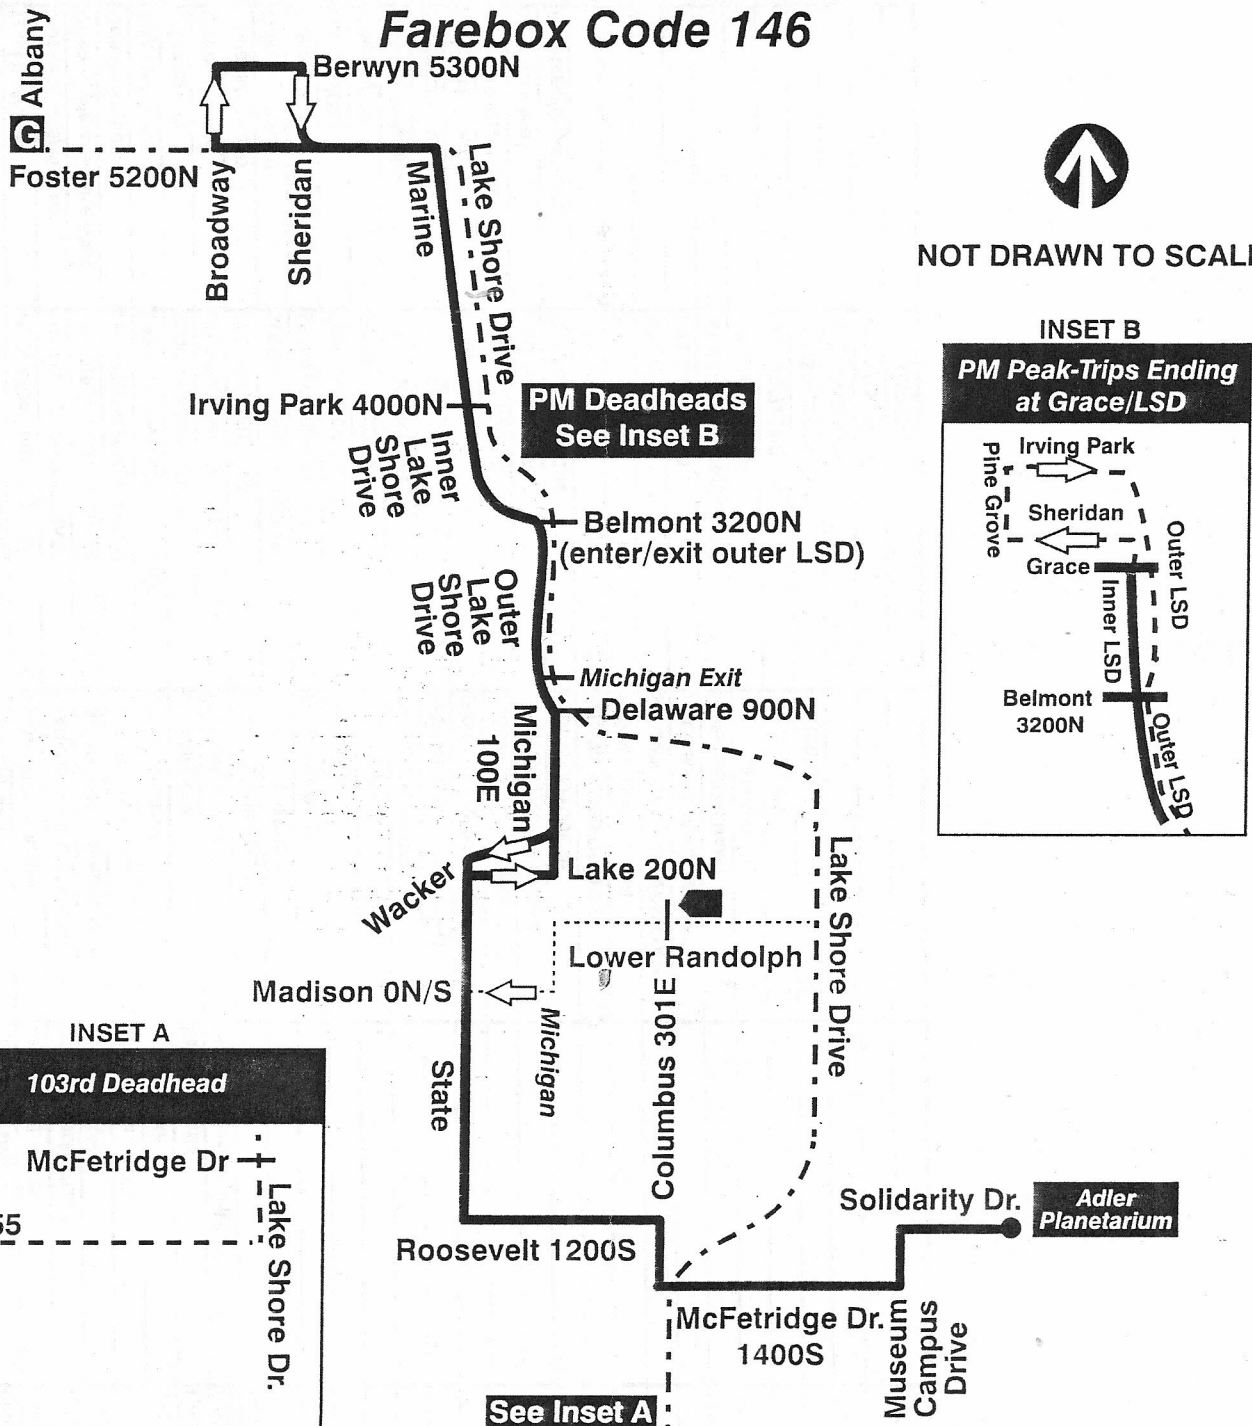

146 Inner Drive/Michigan Express

103rd and North Park Garages

-Extra Service Only-

Farebox Code 146

NOT DRAWN TO SCALE

G GARAGE	--- PULL IN	R RELIEF POINT
L LAYOVER	- - - PULL OUT	
 DEAD HEAD	
EFFECTIVE DATE	3/4/13	REVISED DATE
		2/20/13
Signage & Wayfinding		