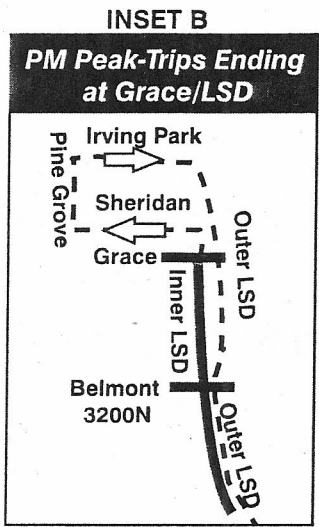

146 Inner Drive/Michigan Express

103rd and North Park Garages

-Extra Service Only-

Farebox Code 146

NOT DRAWN TO SCALE

G GARAGE	--- PULL IN	R RELIEF POINT
L LAYOVER	- - - PULL OUT	
 DEAD HEAD	
EFFECTIVE DATE	3/4/13	REVISED DATE
		2/20/13
Signage & Wayfinding		