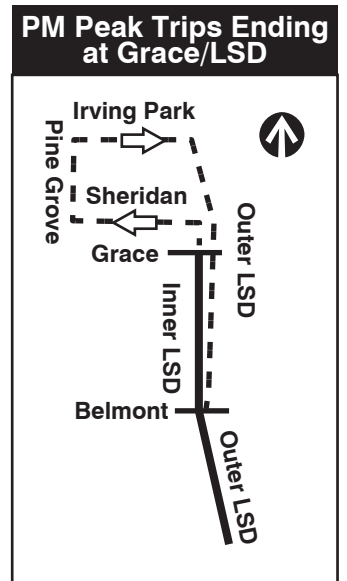

146 Inner Drive/Michigan Express

North Park Garage Farebox Code 146

NOT DRAWN TO SCALE

 GARAGE	 PULL IN	 PULL OUT	 Timepoints can be ignored beyond this point in indicated direction only between 05:00 and 22:00
 LAYOVER	 RELIEF POINT		
EFFECTIVE DATE 03/31/19	REVISED DATE 03/28/19	Service Planning	