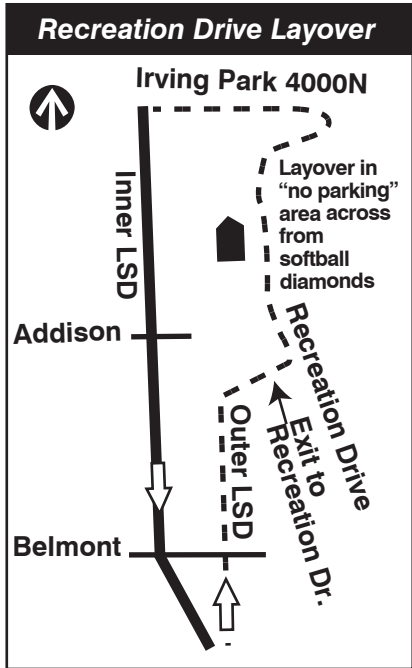

146 Inner Drive/Michigan Express

North Park Garage Farebox Code 146

NOT DRAWN TO SCALE

 GARAGE	 PULL IN	 PULL OUT	 Timepoints can be ignored beyond this point in indicated direction only between 05:00 and 22:00
 LAYOVER	 RELIEF POINT		
EFFECTIVE DATE 03/31/19	REVISED DATE 03/28/19	Service Planning	