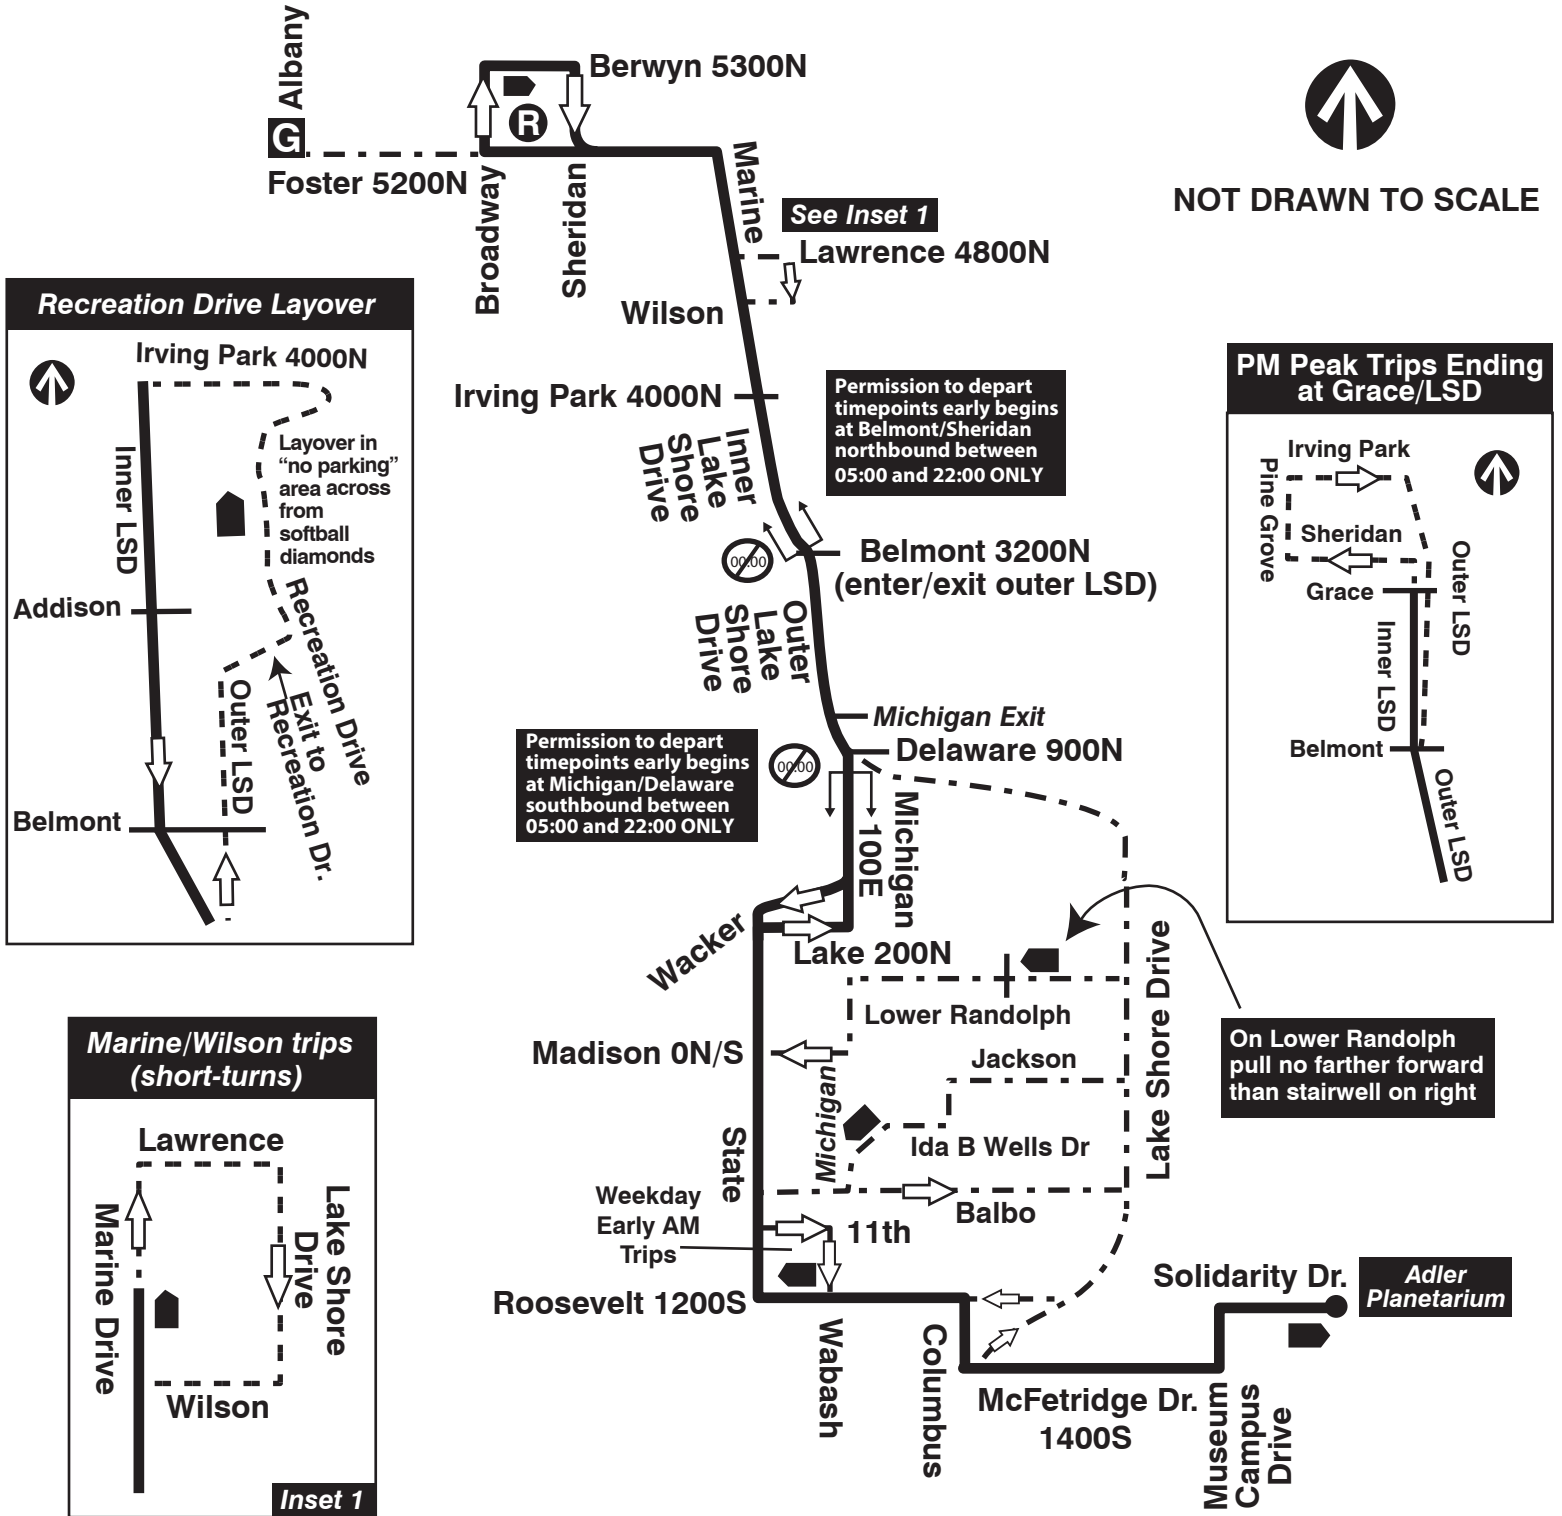

146 Inner Drive/Michigan Express

North Park Garage Farebox Code 146

NOT DRAWN TO SCALE

 GARAGE	 PULL IN	 PULL OUT	 Timepoints can be ignored beyond this point in indicated direction only between 05:00 and 22:00
 LAYOVER	 RELIEF POINT		
EFFECTIVE DATE 03/31/19	REVISED DATE 03/28/19	Service Planning	