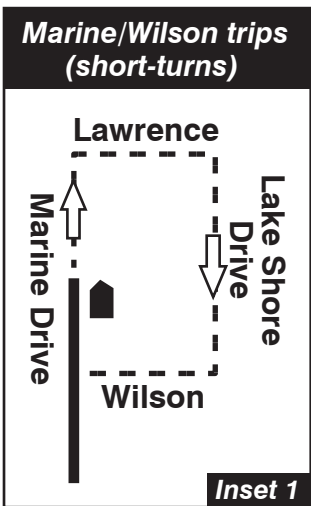

146 Inner Drive/Michigan Express

North Park Garage Farebox Code 146

NOT DRAWN TO SCALE

 GARAGE	 PULL IN	 PULL OUT	 Timepoints can be ignored beyond this point in indicated direction only between 05:00 and 22:00
 LAYOVER	 RELIEF POINT		
EFFECTIVE DATE 03/31/19	REVISED DATE 03/28/19	Service Planning	